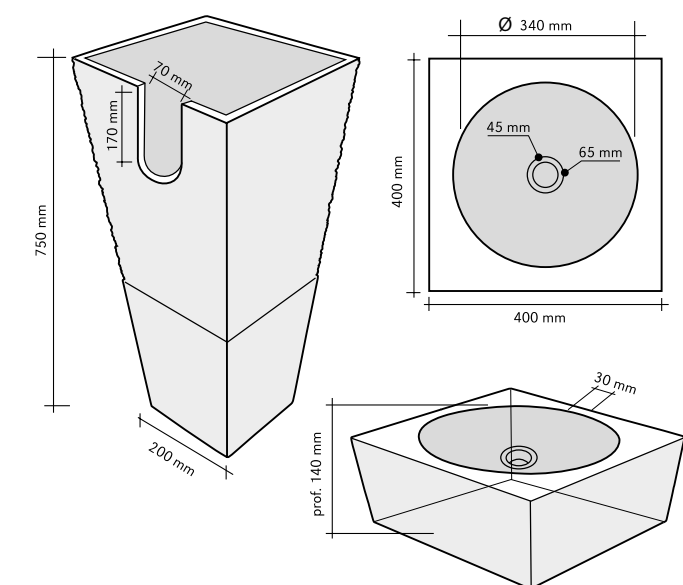

CERCHIO BEIGE

CODE	ISLACERBG
COLOUR	Beige
DIMENSIONS	Ø40 h15 cm
MATERIAL	Marmo
SURFACE FINISH	Levigata
KG / PZ	23
PRICE BAND	23

BOULE BEIGE

CODE	ISLABUBGE
COLOUR	Beige
DIMENSIONS	40/60 h20 cm
MATERIAL	Marmo
SURFACE FINISH	Levigata
KG / PZ	30
PRICE BAND	30

ELLISSI BEIGE	
CODE	ISTURELBG
COLOUR	Beige
DIMENSIONS	53x40,6xh15 cm
MATERIAL	Marmo
SURFACE FINISH	Levigata
KG / PZ	25
PRICE BAND	26

OVALE BEIGE	
CODE	ISLAOVBGD
COLOUR	Beige
DIMENSIONS	35x70xh15 cm
MATERIAL	Marmo
SURFACE FINISH	Levigata
KG / PZ	50
PRICE BAND	30

QUADRATO BEIGE	
CODE	ISLAQUBEG
COLOUR	Beige
DIMENSIONS	35x50xh12 cm
MATERIAL	Marmo
SURFACE FINISH	Levigata
KG / PZ	30
PRICE BAND	23

TRAPEZIO BEIGE	
CODE	ISLATRABE
COLOUR	Beige
DIMENSIONS	35x60xh15 cm
MATERIAL	Marmo
SURFACE FINISH	Levigata
KG / PZ	30
PRICE BAND	25

ARCO BEIGE	
CODE	ISLAARCBE
COLOUR	Beige
DIMENSIONS	40x100xh12 cm
MATERIAL	Marmo
SURFACE FINISH	Levigata
KG / PZ	55
PRICE BAND	31

PIRAMIDE BEIGE	
CODE	ISLAPIRBE
COLOUR	Beige
DIMENSIONS	40x40xh90 cm
MATERIAL	Marmo
SURFACE FINISH	Lavorata
KG / PZ	90
PRICE BAND	36