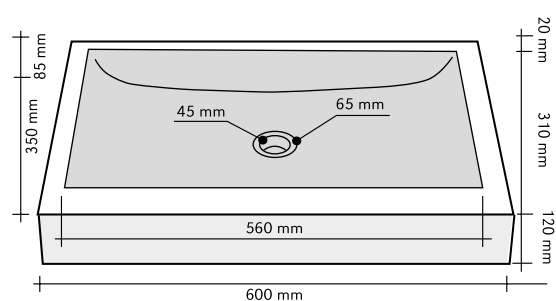

ELLISSI BIANCO	
CODE	ISTURELBC
COLOUR	Bianco
DIMENSIONS	53x40,6xh15 cm
MATERIAL	Marmo
SURFACE FINISH	Levigata
KG / PZ	25
PRICE BAND	30

INFINITO BIANCO	
CODE	ISLAINFBC
COLOUR	Bianco
DIMENSIONS	Ø55 h12 cm
MATERIAL	Marmo
SURFACE FINISH	Levigato-Lavorato
KG / PZ	50
PRICE BAND	29

SIMMETRIE BIANCO	
CODE	ISLASIBCO
COLOUR	Bianco
DIMENSIONS	35x60xh12 cm
MATERIAL	Marmo
SURFACE FINISH	Levigata
KG / BOX	35
PRICE BAND	24

PUZZLE BIANCO	
CODE	ISTURPUBC
COLOR	Bianco
DIMENSIONS	69x44,5xh10 cm
MATERIAL	Marmo
SURFACE FINISH	Levigata
KG / PZ	50
PRICE BAND	36