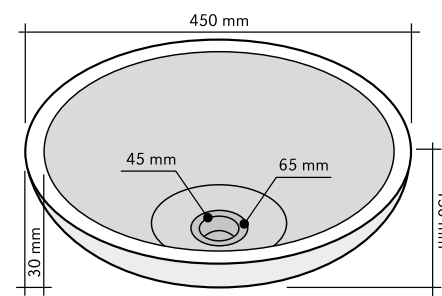

ROTONDO GRIGIO GREZZO

CODE ISLATOGRI
COLOUR Grigio
DIMENSIONS Ø45 h15 cm
MATERIAL Marmo
SURFACE FINISH Grezzo
KG / PZ 30
PRICE BAND 22