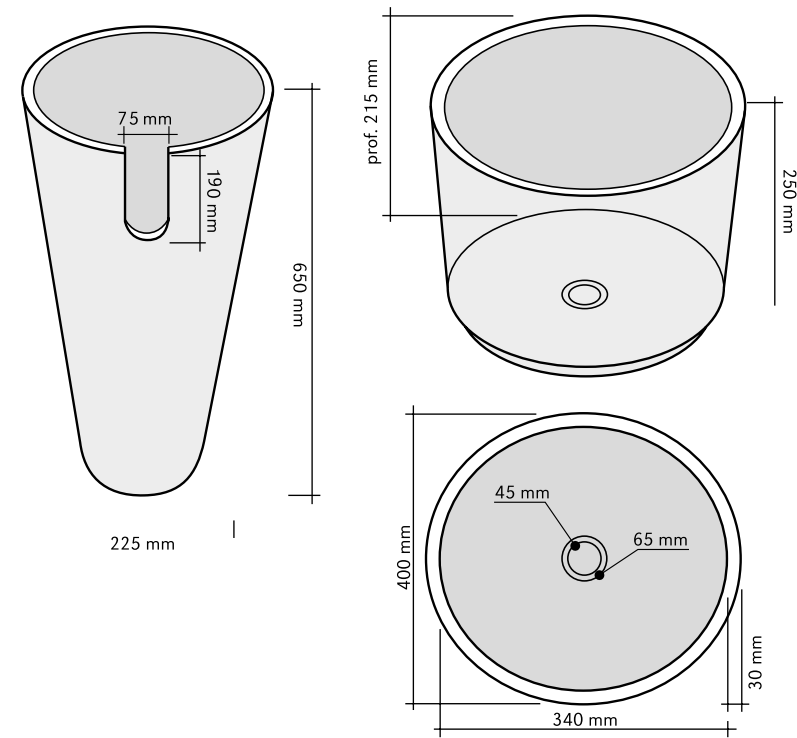

CONICO NERO

CODE ISLACONNE
COLOUR Nero
DIMENSIONS Ø40 h90 cm
MATERIAL Marmo
SURFACE FINISH Levigata-Lavorata
KG / PZ 90
PRICE BAND **33**