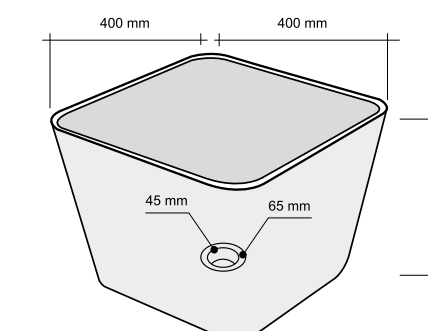

ASTRATTO BEIGE

CODE	ISLAASBED
COLOUR	Beige
DIMENSIONS	Ø45 h15 cm
MATERIAL	Marmo
SURFACE FINISH	Grezzo
KG / PZ	45
PRICE BAND	22

TONDO BEIGE LEVIGATO

CODE	ISLATOBEL
COLOUR	Beige
DIMENSIONS	Ø45 h15 cm
MATERIAL	Marmo
SURFACE FINISH	Levigata
KG / PZ	30
PRICE BAND	22

ROTONDO BEIGE GREZZO

CODE	ISLATOBEG
COLOUR	Beige
DIMENSIONS	Ø45 h15 cm
MATERIAL	Marmo
SURFACE FINISH	Grezzo
KG / PZ	30
PRICE BAND	22

CILINDRO BEIGE

CODE	ISLACILBE
COLOUR	Beige
DIMENSIONS	Ø40 h15 cm
MATERIAL	Marmo
SURFACE FINISH	Burrato
KG / PZ	25
PRICE BAND	22

CERCHIO BEIGE

CODE	ISLACERBG
COLOUR	Beige
DIMENSIONS	Ø40 h15 cm
MATERIAL	Marmo
SURFACE FINISH	Levigata
KG / PZ	23
PRICE BAND	23

BOULE BEIGE

CODE	ISLABUBGE
COLOUR	Beige
DIMENSIONS	40/60 h20 cm
MATERIAL	Marmo
SURFACE FINISH	Levigata
KG / PZ	30
PRICE BAND	30