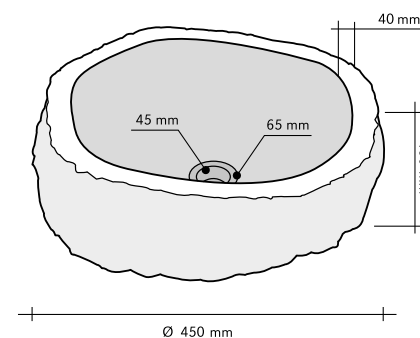

ASTRATTO NERO

CODE ISLAASNED
COLOUR Nero
DIMENSIONS Ø45 h15 cm
MATERIAL Marmo
SURFACE FINISH Grezza
KG / PZ 45
PRICE BAND 22