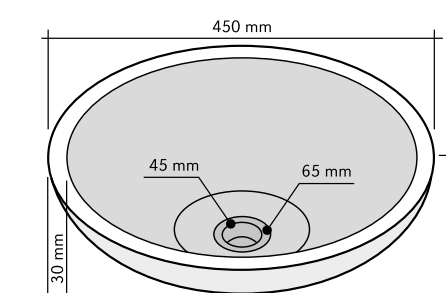

TONDO ANTRACITE

CODE	ISLATOAND
COLOUR	Antracite
DIMENSIONS	Ø45 h15 cm
MATERIAL	Marmo
SURFACE FINISH	Levigata
KG / PZ	30
PRICE BAND	22