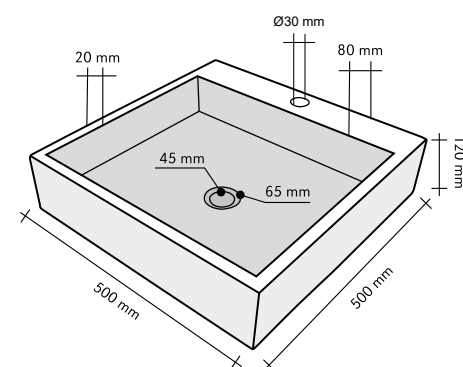

QUADRO ONICE

CODE	ISLAQUONI
COLOUR	Chiaro
DIMENSIONS	35x50xh12 cm
MATERIAL	Onice
SURFACE FINISH	Levigata
KG / PZ	35
PRICE BAND	27