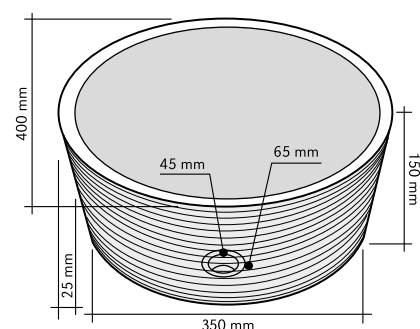

CERCHIO BIANCO	
CODE	ISLACERBI
COLOUR	Bianco
DIMENSIONS	Ø40 h15 cm
MATERIAL	Marmo
SURFACE FINISH	Levigato
KG / PZ	23
PRICE BAND	23

BOULE BIANCO	
CODE	ISLABUWHI
COLOUR	Bianco
DIMENSIONS	40x60 h20 cm
MATERIAL	Marmo
SURFACE FINISH	Levigato
KG / PZ	30
PRICE BAND	30

ASTRATTO BEIGE

CODE	ISLAASBED
COLOUR	Beige
DIMENSIONS	Ø45 h15 cm
MATERIAL	Marmo
SURFACE FINISH	Grezzo
KG / PZ	45
PRICE BAND	22

TONDO BEIGE LEVIGATO

CODE	ISLATOBEL
COLOUR	Beige
DIMENSIONS	Ø45 h15 cm
MATERIAL	Marmo
SURFACE FINISH	Levigata
KG / PZ	30
PRICE BAND	22

ROTONDO BEIGE GREZZO

CODE	ISLATOBEG
COLOUR	Beige
DIMENSIONS	Ø45 h15 cm
MATERIAL	Marmo
SURFACE FINISH	Grezzo
KG / PZ	30
PRICE BAND	22

CILINDRO BEIGE

CODE	ISLACILBE
COLOUR	Beige
DIMENSIONS	Ø40 h15 cm
MATERIAL	Marmo
SURFACE FINISH	Burrato
KG / PZ	25
PRICE BAND	22

CERCHIO BEIGE

CODE	ISLACERBG
COLOUR	Beige
DIMENSIONS	Ø40 h15 cm
MATERIAL	Marmo
SURFACE FINISH	Levigata
KG / PZ	23
PRICE BAND	23

BOULE BEIGE

CODE	ISLABUBGE
COLOUR	Beige
DIMENSIONS	40/60 h20 cm
MATERIAL	Marmo
SURFACE FINISH	Levigata
KG / PZ	30
PRICE BAND	30