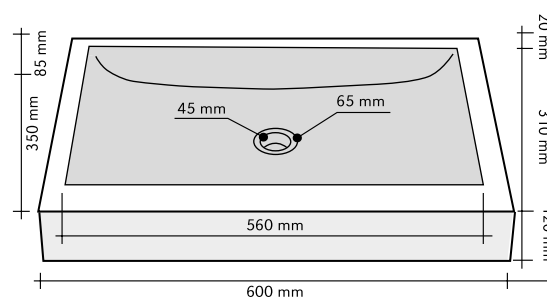

TONDO GRIGIO

CODE ISLATOGRL
 COLOUR Grigio
 DIMENSIONS Ø45 h15 cm
 MATERIAL Marmo
 SURFACE FINISH Levigata
 KG / PZ 30
 PRICE BAND 22

ROTONDO GRIGIO GREZZO

CODE ISLATOGRI
 COLOUR Grigio
 DIMENSIONS Ø45 h15 cm
 MATERIAL Marmo
 SURFACE FINISH Grezzo
 KG / PZ 30
 PRICE BAND 22

QUADRATO GRIGIO

CODE ISLAQUGRI
 COLOUR Grigio
 DIMENSIONS 35x50xh12 cm
 MATERIAL Marmo
 SURFACE FINISH Levigata
 KG / PZ 30
 PRICE BAND 23

SIMMETRIE GRIGIO

CODE ISLASIGRI
 COLOUR Grigio
 DIMENSIONS 35x60xh12 cm
 MATERIAL Marmo
 SURFACE FINISH Levigata
 KG / PZ 35
 PRICE BAND 24