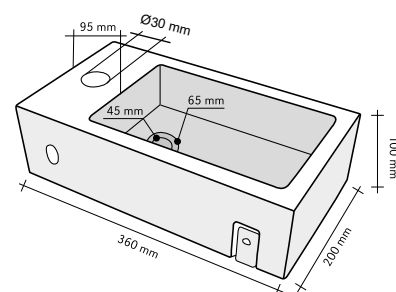

MINI RETTANGOLO ONICE

CODE	ISLAMREON
COLOUR	Chiaro
DIMENSIONS	36x20xh10
MATERIAL	Onice
SURFACE FINISH	Levigata
KG / PZ	25
PRICE BAND	21