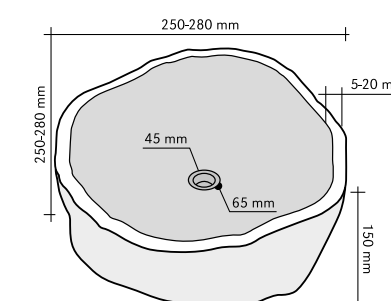

MINI STONE - Pezzo Unico

CODE	ISLAMISTO
COLOUR	Scuro
DIMENSIONS	Ø25-28 h15 cm
MATERIAL	River Stone
SURFACE FINISH	Grezza
KG / PZ	25
PRICE BAND	19