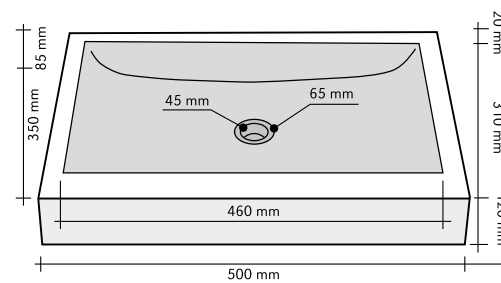

QUADRATO GRIGIO

CODE ISLAQUGRI
COLOUR Grigio
DIMENSIONS 35x50xh12 cm
MATERIAL Marmo
SURFACE FINISH Levigata
KG / PZ 30
PRICE BAND 23