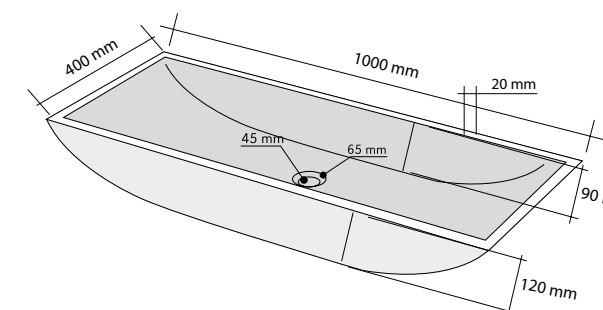

ELLISSI BEIGE	
CODE	ISTURELBG
COLOUR	Beige
DIMENSIONS	53x40,6xh15 cm
MATERIAL	Marmo
SURFACE FINISH	Levigata
KG / PZ	25
PRICE BAND	26

OVALE BEIGE	
CODE	ISLAOVBGD
COLOUR	Beige
DIMENSIONS	35x70xh15 cm
MATERIAL	Marmo
SURFACE FINISH	Levigata
KG / PZ	50
PRICE BAND	30

QUADRATO BEIGE	
CODE	ISLAQUBEG
COLOUR	Beige
DIMENSIONS	35x50xh12 cm
MATERIAL	Marmo
SURFACE FINISH	Levigata
KG / PZ	30
PRICE BAND	23

TRAPEZIO BEIGE	
CODE	ISLATRABE
COLOUR	Beige
DIMENSIONS	35x60xh15 cm
MATERIAL	Marmo
SURFACE FINISH	Levigata
KG / PZ	30
PRICE BAND	25