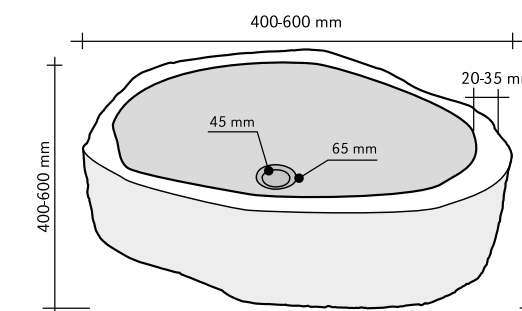

PILAR STONE - Pezzo Unico

CODE	ISLAPILST
COLOUR	Variegato
DIMENSIONS	Ø40-60 h13 cm
MATERIAL	Pietra lavica
SURFACE FINISH	Grezza
KG / PZ	30
PRICE BAND	25