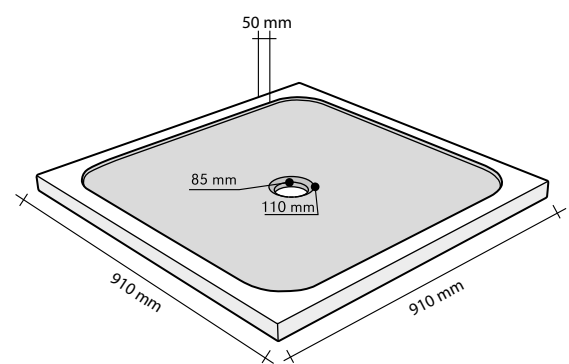

PIRAMIDE NERO

CODE ISLAPIRNE
 COLOUR Nero
 DIMENSIONS 40x40xh90 cm
 MATERIAL Marmo
 SURFACE FINISH Lavorata
 KG / PZ 90
 PRICE BAND **36**

SFERICO NERO

CODE ISLAAFENE
 COLOUR Nero
 DIMENSIONS Ø45 h85/90 cm
 MATERIAL Marmo
 SURFACE FINISH Levigata-Lavorata
 KG / PZ 100
 PRICE BAND **39**

CUBO NERO

CODE ISLACUBNE
 COLOUR Nero
 DIMENSIONS 40x40xh90 cm
 MATERIAL Marmo
 SURFACE FINISH Levigata
 KG / PZ 90
 PRICE BAND **37**

POLIEDRO NERO

CODE	ISLAPODNE
COLOUR	Nero
DIMENSIONS	45x45xh90 cm
MATERIAL	Marmo
SURFACE FINISH	Decorato
KG / PZ	90
PRICE BAND	39