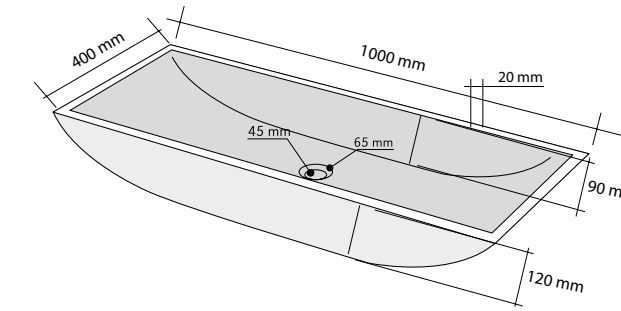

GOCCIA BASALTO NERO

CODE	ISLAGOCNE
COLOUR	Nero
DIMENSIONS	40x60xh15 cm
MATERIAL	Basalto
SURFACE FINISH	Levigata
KG / PZ	35
PRICE BAND	24

OVALE BASALTO NERO

CODE	ISLAOVNE
COLOUR	Nero
DIMENSIONS	35x70xh15 cm
MATERIAL	Basalto
SURFACE FINISH	Levigata
KG / PZ	55
PRICE BAND	33

COPERTONE

CODE	ISLACOPER
COLOUR	Nero
DIMENSIONS	Ø55 h20 cm
MATERIAL	Basalto
SURFACE FINISH	Levigata
KG / PZ	35
PRICE BAND	33

PUZZLE BASALTO NERO

CODE	ISTURPUNE
COLOUR	Nero
DIMENSIONS	69x44,5xh10 cm
MATERIAL	Basalto
SURFACE FINISH	Levigata
KG / PZ	40
PRICE BAND	36