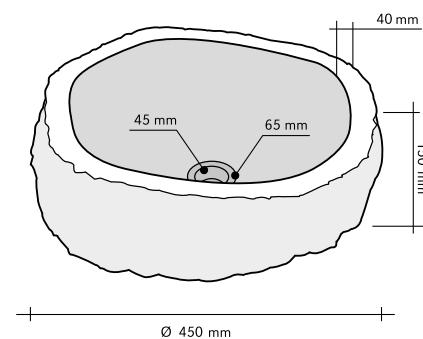

SIMMETRIE BIANCO	
CODE	ISLASIBCO
COLOUR	Bianco
DIMENSIONS	35x60xh12 cm
MATERIAL	Marmo
SURFACE FINISH	Levigata
KG / BOX	35
PRICE BAND	24

PUZZLE BIANCO	
CODE	ISTURPUBC
COLOR	Bianco
DIMENSIONS	69x44,5xh10 cm
MATERIAL	Marmo
SURFACE FINISH	Levigata
KG / PZ	50
PRICE BAND	36

CERCHIO BIANCO	
CODE	ISLACERBI
COLOUR	Bianco
DIMENSIONS	Ø40 h15 cm
MATERIAL	Marmo
SURFACE FINISH	Levigato
KG / PZ	23
PRICE BAND	23

BOULE BIANCO	
CODE	ISLABUWHI
COLOUR	Bianco
DIMENSIONS	40x60 h20 cm
MATERIAL	Marmo
SURFACE FINISH	Levigato
KG / PZ	30
PRICE BAND	30

CATINO BIANCO	
CODE	ISLACATBI
COLOUR	Bianco
DIMENSIONS	40x40 h30 cm
MATERIAL	Marmo
SURFACE FINISH	Levigato
KG / PZ	25
PRICE BAND	30

MODERNO BIANCO	
CODE	ISLAMODBI
COLOUR	Bianco
DIMENSIONS	45x45 h 15 cm
MATERIAL	Marmo
SURFACE FINISH	Levigato
KG / PZ	30
PRICE BAND	27