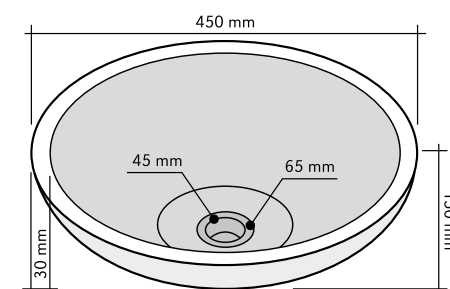

TONDO TROTOL

CODE	ISLATOTRO
COLOUR	Chiaro
DIMENSIONS	Ø45 h15 cm
MATERIAL	Marmo
SURFACE FINISH	Levigata
KG / PZ	30
PRICE BAND	22