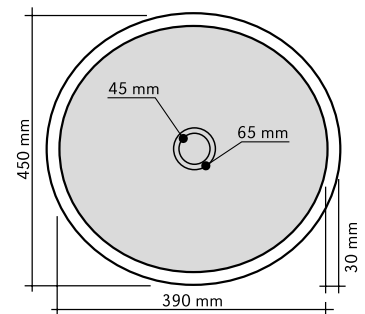

CONICO BASALTO NERO

CODE	ISLACOBAN
COLOUR	Nero
DIMENSIONS	Ø45 h90 cm
MATERIAL	Basalto
SURFACE FINISH	Levigata
KG / PZ	100
PRICE BAND	42