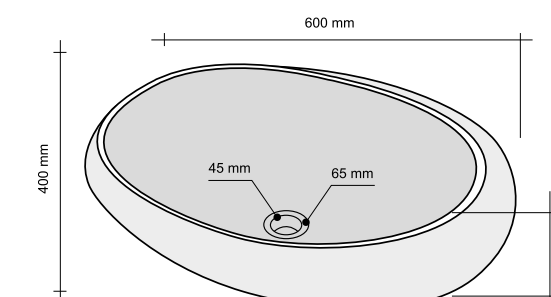

ASTRATTO BEIGE

CODE	ISLAASBED
COLOUR	Beige
DIMENSIONS	Ø45 h15 cm
MATERIAL	Marmo
SURFACE FINISH	Grezzo
KG / PZ	45
PRICE BAND	22

TONDO BEIGE LEVIGATO

CODE	ISLATOBEL
COLOUR	Beige
DIMENSIONS	Ø45 h15 cm
MATERIAL	Marmo
SURFACE FINISH	Levigata
KG / PZ	30
PRICE BAND	22

ROTONDO BEIGE GREZZO

CODE	ISLATOBEG
COLOUR	Beige
DIMENSIONS	Ø45 h15 cm
MATERIAL	Marmo
SURFACE FINISH	Grezzo
KG / PZ	30
PRICE BAND	22

CILINDRO BEIGE

CODE	ISLACILBE
COLOUR	Beige
DIMENSIONS	Ø40 h15 cm
MATERIAL	Marmo
SURFACE FINISH	Burrato
KG / PZ	25
PRICE BAND	22

CERCHIO BEIGE

CODE	ISLACERBG
COLOUR	Beige
DIMENSIONS	Ø40 h15 cm
MATERIAL	Marmo
SURFACE FINISH	Levigata
KG / PZ	23
PRICE BAND	23

BOULE BEIGE

CODE	ISLABUBGE
COLOUR	Beige
DIMENSIONS	40/60 h20 cm
MATERIAL	Marmo
SURFACE FINISH	Levigata
KG / PZ	30
PRICE BAND	30