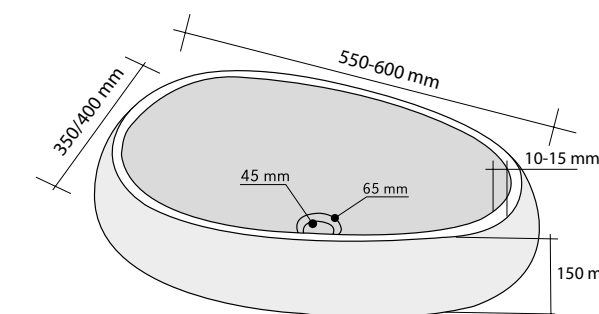

PORTASAPONE SUNSET

SHAPE	Ovale
CODE	ISACCS DSU
COLOUR	Scuro
DIMENSIONS	9x12 cm
MATERIAL	Onice
SURFACE FINISH	Levigata
PRICE BAND	8

DIMENSIONS:

SMALL	Ø60 h60 mm
MEDIUM	Ø60 h90 mm
BIG	Ø60 h120 mm

SET PORTACANDELE ONICE

SHAPE	Rotonda
CODE	ISACPCS3
COLOUR	Scuro
MATERIAL	Onice
SURFACE FINISH	Levigata
PRICE BAND	11

TONDO TROTOL

CODE	ISLATOTRO
COLOUR	Chiaro
DIMENSIONS	Ø45 h15 cm
MATERIAL	Marmo
SURFACE FINISH	Levigata
KG / PZ	30
PRICE BAND	22

INFINITO CREAM

CODE	ISLAINFCR
COLOUR	Cream
DIMENSIONS	Ø55 h12 cm
MATERIAL	Marmo
SURFACE FINISH	Levigata-Lavorata
KG / PZ	50
PRICE BAND	29

GOCCIA CREAM

CODE	ISLAGOCCR
COLOUR	Cream
DIMENSIONS	40x60xh15 cm
MATERIAL	Marmo
SURFACE FINISH	Levigata
KG / PZ	35
PRICE BAND	24

CASSETTA CREAM

CODE	ISLACASS
COLOUR	Cream
DIMENSIONS	40x60xh20 cm
MATERIAL	Marmo
SURFACE FINISH	Levigata
KG / PZ	35
PRICE BAND	31

SECCHIO CREAM

CODE	ISLASECCH
COLOUR	Cream
DIMENSIONS	Ø40 h30 cm
MATERIAL	Marmo
SURFACE FINISH	Levigata
KG / PZ	35
PRICE BAND	27