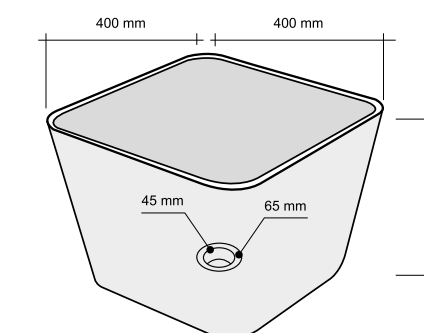

ELLISSI BIANCO	
CODE	ISTURELBC
COLOUR	Bianco
DIMENSIONS	53x40,6xh15 cm
MATERIAL	Marmo
SURFACE FINISH	Levigata
KG / PZ	25
PRICE BAND	30

INFINITO BIANCO	
CODE	ISLAINFBC
COLOUR	Bianco
DIMENSIONS	Ø55 h12 cm
MATERIAL	Marmo
SURFACE FINISH	Levigato-Lavorato
KG / PZ	50
PRICE BAND	29

SIMMETRIE BIANCO	
CODE	ISLASIBCO
COLOUR	Bianco
DIMENSIONS	35x60xh12 cm
MATERIAL	Marmo
SURFACE FINISH	Levigata
KG / BOX	35
PRICE BAND	24

PUZZLE BIANCO	
CODE	ISTURPUBC
COLOR	Bianco
DIMENSIONS	69x44,5xh10 cm
MATERIAL	Marmo
SURFACE FINISH	Levigata
KG / PZ	50
PRICE BAND	36

CERCHIO BIANCO	
CODE	ISLACERBI
COLOUR	Bianco
DIMENSIONS	Ø40 h15 cm
MATERIAL	Marmo
SURFACE FINISH	Levigato
KG / PZ	23
PRICE BAND	23

BOULE BIANCO	
CODE	ISLABUWHI
COLOUR	Bianco
DIMENSIONS	40x60 h20 cm
MATERIAL	Marmo
SURFACE FINISH	Levigato
KG / PZ	30
PRICE BAND	30