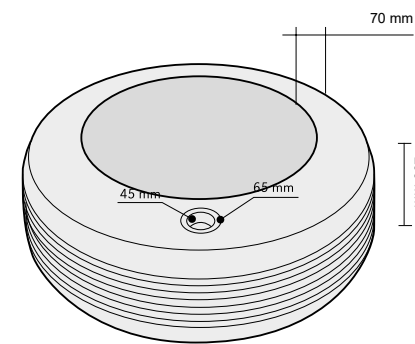

DIMENSIONS:

SMALL	Ø60 h60 mm
MEDIUM	Ø60 h90 mm
BIG	Ø50 h120 mm

SET PORTACANDELE MARMO NERO

SHAPE	Rotonda
CODE	ISACCP3NE
COLOUR	Nero
MATERIAL	Marmo
SURFACE FINISH	Levigata-Lavorata
PRICE BAND	10

MINI TONDO BASALTO NERO

CODE	ISLAMREBN
COLOUR	Nero
DIMENSIONS	Ø26 h13 cm
MATERIAL	Basalto
SURFACE FINISH	Levigata
KG / PZ	25
PRICE BAND	20

ROTONDO BASALTO NERO

CODE	ISLATOBNE
COLOUR	Nero
DIMENSIONS	Ø45 h15 cm
MATERIAL	Basalto
SURFACE FINISH	Levigata
KG / PZ	35
PRICE BAND	24

GOCCIA BASALTO NERO

CODE	ISLAGOCNE
COLOUR	Nero
DIMENSIONS	40x60xh15 cm
MATERIAL	Basalto
SURFACE FINISH	Levigata
KG / PZ	35
PRICE BAND	24

OVALE BASALTO NERO

CODE	ISLAOVNE
COLOUR	Nero
DIMENSIONS	35x70xh15 cm
MATERIAL	Basalto
SURFACE FINISH	Levigata
KG / PZ	55
PRICE BAND	33