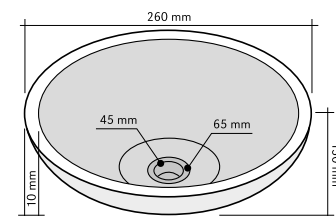

PIATTO DOCCIA BEIGE

CODE	ISPIDOQUB
COLOUR	Beige
DIMENSIONS	90x90xh7 cm
MATERIAL	Marmo
SURFACE FINISH	Levigata
KG / PZ	100
PRICE BAND	37

PIATTO DOCCIA BEIGE

CODE	ISPIDOREB
COLOUR	Beige
DIMENSIONS	80x120xh7 cm
MATERIAL	Marmo
SURFACE FINISH	Levigata
KG / PZ	120
PRICE BAND	39

DISPENSER E BICCHIERE BEIGE

SHAPE	Rotonda
CODE	ISACCPDBG
COLOUR	Beige
DIMENSIONS	h15 - h11 cm
MATERIAL	Marmo
SURFACE FINISH	Levigata
PRICE BAND	13

PORTASAPONE BEIGE

SHAPE	Ovale
CODE	ISACCSDBG
COLOUR	Beige
DIMENSIONS	9x12 cm
MATERIAL	Marmo
SURFACE FINISH	Levigata
PRICE BAND	8

DIMENSIONS:

SMALL	Ø60 h60 mm
MEDIUM	Ø60 h90 mm
BIG	Ø50 h120 mm

SET PORTACANDELE BEIGE

SHAPE	Rotonda
CODE	ISACPCBG
COLOUR	Beige
MATERIAL	Marmo
SURFACE FINISH	Levigata-Lavorata
PRICE BAND	10

MINI TONDO ONICE