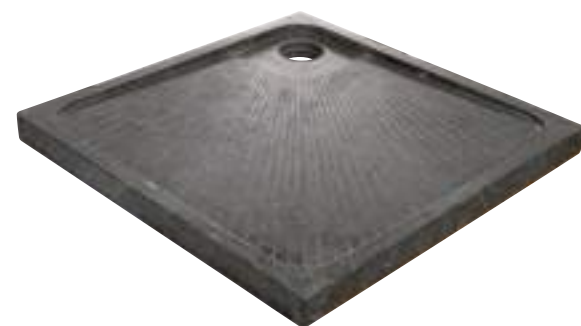

PIATTO DOCCIA NERO

CODE	ISPIDOQUN
COLOUR	Nero
DIMENSIONS	90x90xh7 cm
MATERIAL	Marmo
SURFACE FINISH	Levigata
KG / PZ	100
PRICE BAND	37