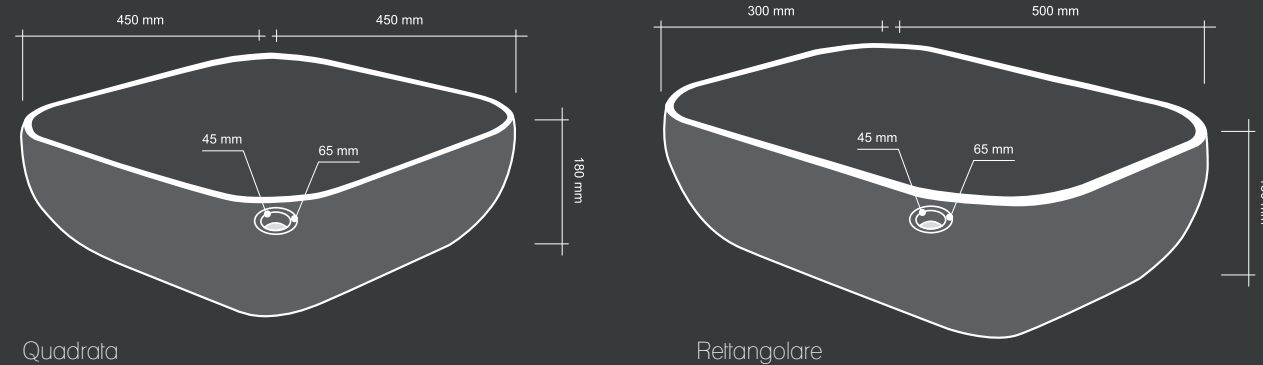

ITALIA

caratteristiche prodotti imballi

MATERIALS

Marmo
Statuario Apuano

Marmo
Bianco Carrara

Marmo
Bardiglio Scuro

SHAPE

Quadrata

Rettangolare