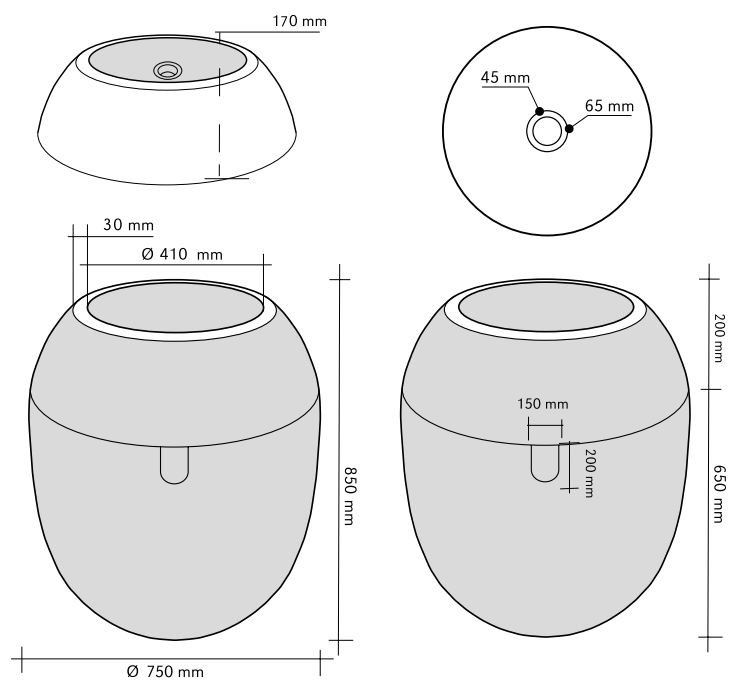

CAPSULA FUMÈ

CODE	ISLACAPFU
COLOUR	Fumè
DIMENSIONS	Ø75 h85 cm
MATERIAL	Marmo
SURFACE FINISH	Levigata
KG / PZ	190
PRICE BAND	44