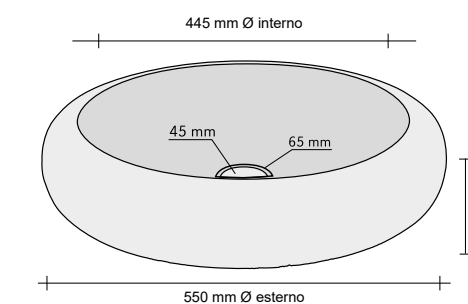

TONDO NERO LEVIGATO

CODE ISLATONEL
 COLOUR Nero
 DIMENSIONS Ø45 h15 cm
 MATERIAL Marmo
 SURFACE FINISH Levigata
 KG / PZ 30
 PRICE BAND 22

ROTONDO NERO GREZZO

CODE ISLATONEG
 COLOUR Nero
 DIMENSIONS Ø45 h15 cm
 MATERIAL Marmo
 SURFACE FINISH Grezzo
 KG / PZ 30
 PRICE BAND 22

CILINDRO NERO

CODE ISLACILNE
 COLOUR Nero
 DIMENSIONS Ø40 h15 cm
 MATERIAL Marmo
 SURFACE FINISH Bucciardato
 KG / PZ 25
 PRICE BAND 22

INFINITO NERO

CODE ISLAINFNE
 COLOUR Nero
 DIMENSIONS Ø55 h12 cm
 MATERIAL Marmo
 SURFACE FINISH Lavorata-Levigata
 KG / PZ 50
 PRICE BAND 29

QUADRATO NERO

CODE ISLAQUNER
 COLOUR Nero
 DIMENSIONS 35x50xh12 cm
 MATERIAL Marmo
 SURFACE FINISH Levigata
 KG / PZ 30
 PRICE BAND 23

SIMMETRIE NERO

CODE ISLASINER
 COLOUR Nero
 DIMENSIONS 35x60xh12 cm
 MATERIAL Marmo
 SURFACE FINISH Levigata
 KG / PZ 35
 PRICE BAND 24