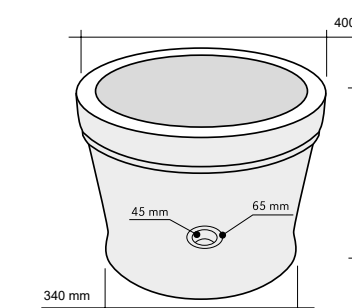

INFINITO CREAM

CODE	ISLAINFCR
COLOUR	Cream
DIMENSIONS	Ø55 h12 cm
MATERIAL	Marmo
SURFACE FINISH	Levigata-Lavorata
KG / PZ	50
PRICE BAND	29

GOCCIA CREAM

CODE	ISLAGOCCR
COLOUR	Cream
DIMENSIONS	40x60xh15 cm
MATERIAL	Marmo
SURFACE FINISH	Levigata
KG / PZ	35
PRICE BAND	24

CASSETTA CREAM

CODE	ISLACASS
COLOUR	Cream
DIMENSIONS	40x60xh20 cm
MATERIAL	Marmo
SURFACE FINISH	Levigata
KG / PZ	35
PRICE BAND	31

SECCHIO CREAM

CODE	ISLASECCH
COLOUR	Cream
DIMENSIONS	Ø40 h30 cm
MATERIAL	Marmo
SURFACE FINISH	Levigata
KG / PZ	35
PRICE BAND	27