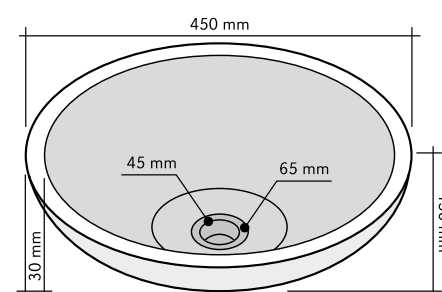

ROTONDO NERO GREZZO

CODE ISLATONEG
COLOUR Nero
DIMENSIONS Ø45 h15 cm
MATERIAL Marmo
SURFACE FINISH Grezzo
KG / PZ 30
PRICE BAND 22