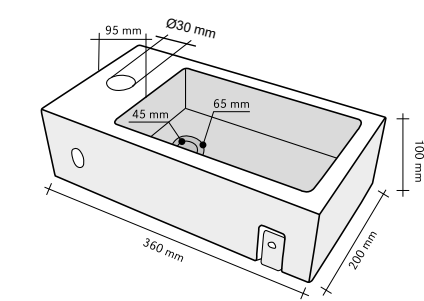

COPERTONE

CODE	ISLACOPER
COLOUR	Nero
DIMENSIONS	Ø55 h20 cm
MATERIAL	Basalto
SURFACE FINISH	Levigata
KG / PZ	35
PRICE BAND	33

PUZZLE BASALTO NERO

CODE	ISTURPUNE
COLOUR	Nero
DIMENSIONS	69x44,5xh10 cm
MATERIAL	Basalto
SURFACE FINISH	Levigata
KG / PZ	40
PRICE BAND	36

ARCO BASALTO NERO

CODE	ISLAARCA
COLOUR	Nero
DIMENSIONS	40x100xh12 cm
MATERIAL	Basalto
SURFACE FINISH	Levigata
KG / PZ	65
PRICE BAND	32

QUADRO BASALTO NERO

CODE	ISLAQBNE
COLOUR	Nero
DIMENSIONS	35x50xh12 cm
MATERIAL	Basalto
SURFACE FINISH	Levigata
KG / PZ	40
PRICE BAND	25