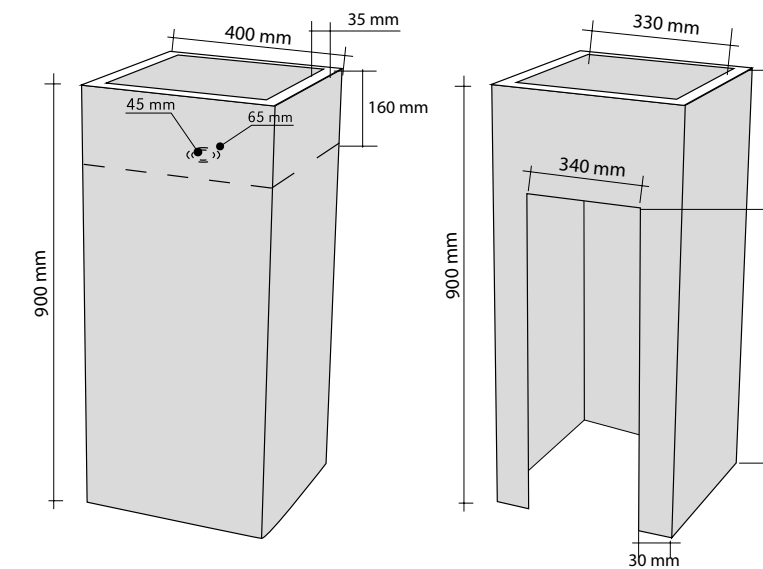

CUBO NERO

CODE ISLACUBNE
COLOUR Nero
DIMENSIONS 40x40xh90 cm
MATERIAL Marmo
SURFACE FINISH Levigata
KG / PZ 90
PRICE BAND **37**