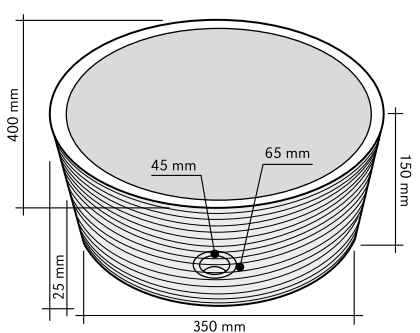

CILINDRO NERO

CODE ISLACILNE
COLOUR Nero
DIMENSIONS Ø40 h15 cm
MATERIAL Marmo
SURFACE FINISH Bucciardato
KG / PZ 25
PRICE BAND 22