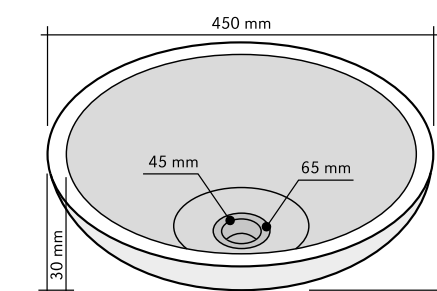

TONDO MIELE

CODE	ISLATOMIE
COLOUR	Miele
DIMENSIONS	Ø45 h15 cm
MATERIAL	Onice
SURFACE FINISH	Levigata
KG / PZ	30
PRICE BAND	22