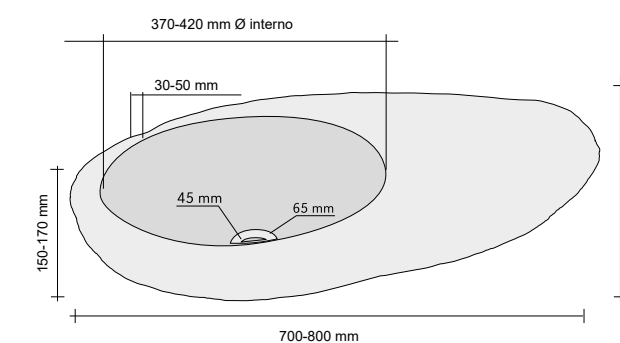

BIG RIVER - Pezzo Unico

CODE	ISLABIRIV
COLOUR	Scuro
DIMENSIONS	70-80x45-50 cm h15-17 cm
MATERIAL	River Stone
SURFACE FINISH	Grezza
KG / PZ	80-90
PRICE BAND	24