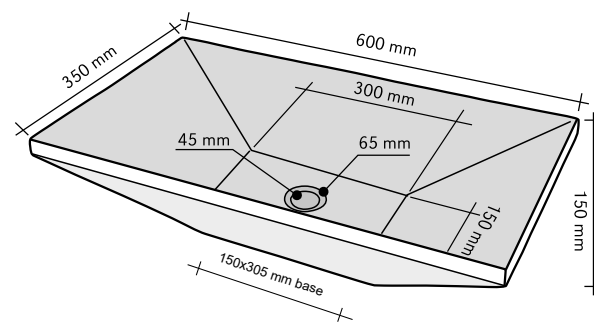

TRAPEZIO BASALTO NERO

CODE	ISLATRABN
COLOUR	Nero
DIMENSIONS	35x60xh15 cm
MATERIAL	Basalto
SURFACE FINISH	Levigata
KG / PZ	35
PRICE BAND	30