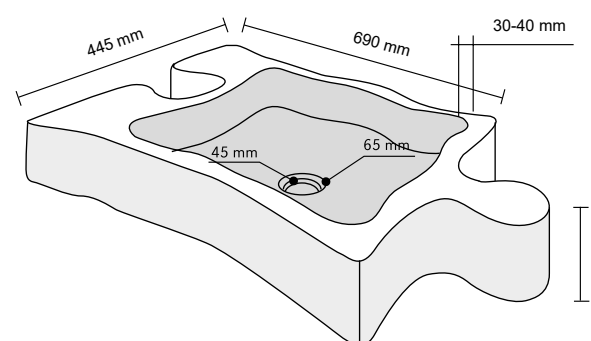

SIMMETRIE BIANCO	
CODE	ISLASIBCO
COLOUR	Bianco
DIMENSIONS	35x60xh12 cm
MATERIAL	Marmo
SURFACE FINISH	Levigata
KG / BOX	35
PRICE BAND	24

PUZZLE BIANCO	
CODE	ISTURPUBC
COLOR	Bianco
DIMENSIONS	69x44,5xh10 cm
MATERIAL	Marmo
SURFACE FINISH	Levigata
KG / PZ	50
PRICE BAND	36