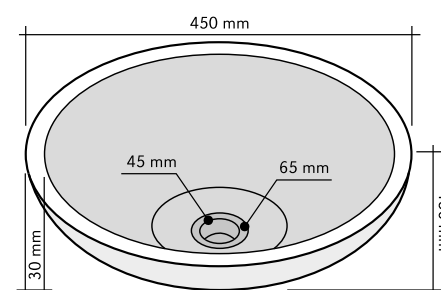

PIATTO DOCCIA BEIGE

CODE	ISPIDOQUB
COLOUR	Beige
DIMENSIONS	90x90xh7 cm
MATERIAL	Marmo
SURFACE FINISH	Levigata
KG / PZ	100
PRICE BAND	37

PIATTO DOCCIA BEIGE

CODE	ISPIDOREB
COLOUR	Beige
DIMENSIONS	80x120xh7 cm
MATERIAL	Marmo
SURFACE FINISH	Levigata
KG / PZ	120
PRICE BAND	39

DISPENSER E BICCHIERE BEIGE

SHAPE	Rotonda
CODE	ISACCPDBG
COLOUR	Beige
DIMENSIONS	h15 - h11 cm
MATERIAL	Marmo
SURFACE FINISH	Levigata
PRICE BAND	13

PORTASAPONE BEIGE

SHAPE	Ovale
CODE	ISACCSDBG
COLOUR	Beige
DIMENSIONS	9x12 cm
MATERIAL	Marmo
SURFACE FINISH	Levigata
PRICE BAND	8

DIMENSIONS:

SMALL	Ø60 h60 mm
MEDIUM	Ø60 h90 mm
BIG	Ø50 h120 mm

SET PORTACANDELE BEIGE

SHAPE	Rotonda
CODE	ISACPCBG
COLOUR	Beige
MATERIAL	Marmo
SURFACE FINISH	Levigata-Lavorata
PRICE BAND	10

MINI TONDO ONICE

CODE	ISLAMIONI
COLOUR	Chiaro
DIMENSIONS	Ø26 h13 cm
MATERIAL	Onice
SURFACE FINISH	Levigata
KG / PZ	35
PRICE BAND	20

TONDO ONICE

CODE	ISLATOONI
COLOUR	Chiaro
DIMENSIONS	Ø45 h15 cm
MATERIAL	Onice
SURFACE FINISH	Levigata
KG / PZ	30
PRICE BAND	26