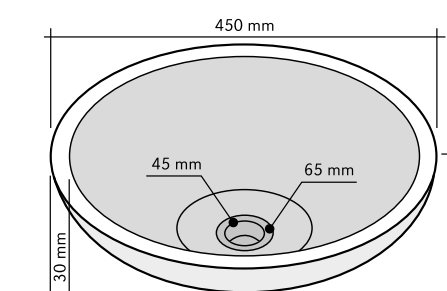

DISPENSER E BIC. MARMO NERO

SHAPE	Rotonda
CODE	ISACCP5BN
COLOUR	Nero
DIMENSIONS	h15 - h11 cm
MATERIAL	Marmo
SURFACE FINISH	Levigata
PRICE BAND	13

PORTASAPONE MARMO NERO

SHAPE	Ovale
CODE	ISACCS5DNE
COLOUR	Nero
DIMENSIONS	9x12 cm
MATERIAL	Marmo
SURFACE FINISH	Levigata
PRICE BAND	8

DIMENSIONS:

SMALL	Ø60 h60 mm
MEDIUM	Ø60 h90 mm
BIG	Ø50 h120 mm

SET PORTACANDELE MARMO NERO

SHAPE	Rotonda
CODE	ISACCP3NE
COLOUR	Nero
MATERIAL	Marmo
SURFACE FINISH	Levigata-Lavorata
PRICE BAND	10

MINI TONDO BASALTO NERO

CODE	ISLAMREBN
COLOUR	Nero
DIMENSIONS	Ø26 h13 cm
MATERIAL	Basalto
SURFACE FINISH	Levigata
KG / PZ	25
PRICE BAND	20

ROTONDO BASALTO NERO

CODE	ISLATOBNE
COLOUR	Nero
DIMENSIONS	Ø45 h15 cm
MATERIAL	Basalto
SURFACE FINISH	Levigata
KG / PZ	35
PRICE BAND	24