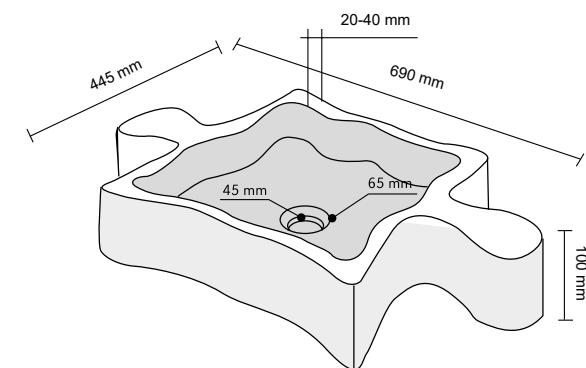

CODE	ISLAMREBN
COLOUR	Nero
DIMENSIONS	Ø26 h13 cm
MATERIAL	Basalto
SURFACE FINISH	Levigata
KG / PZ	25
PRICE BAND	20

ROTONDO BASALTO NERO

CODE	ISLATOBNE
COLOUR	Nero
DIMENSIONS	Ø45 h15 cm
MATERIAL	Basalto
SURFACE FINISH	Levigata
KG / PZ	35
PRICE BAND	24

GOCCIA BASALTO NERO

CODE	ISLAGOCNE
COLOUR	Nero
DIMENSIONS	40x60xh15 cm
MATERIAL	Basalto
SURFACE FINISH	Levigata
KG / PZ	35
PRICE BAND	24

OVALE BASALTO NERO

CODE	ISLAOVNE
COLOUR	Nero
DIMENSIONS	35x70xh15 cm
MATERIAL	Basalto
SURFACE FINISH	Levigata
KG / PZ	55
PRICE BAND	33

COPERTONE

CODE	ISLACOPER
COLOUR	Nero
DIMENSIONS	Ø55 h20 cm
MATERIAL	Basalto
SURFACE FINISH	Levigata
KG / PZ	35
PRICE BAND	33

PUZZLE BASALTO NERO

CODE	ISTURPUNE
COLOUR	Nero
DIMENSIONS	69x44,5xh10 cm
MATERIAL	Basalto
SURFACE FINISH	Levigata
KG / PZ	40
PRICE BAND	36