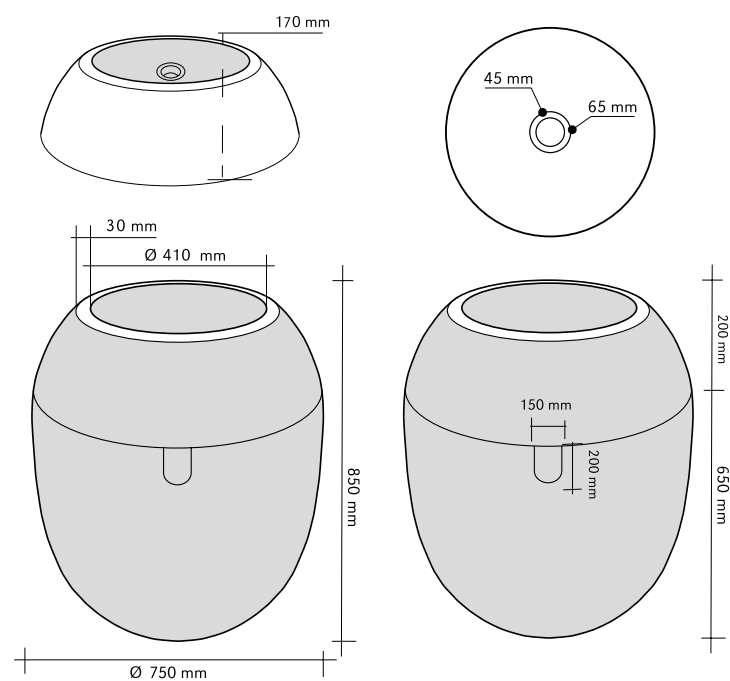

QUADRATO BEIGE	
CODE	ISLAQUBEG
COLOUR	Beige
DIMENSIONS	35x50xh12 cm
MATERIAL	Marmo
SURFACE FINISH	Levigata
KG / PZ	30
PRICE BAND	23

TRAPEZIO BEIGE	
CODE	ISLATRABE
COLOUR	Beige
DIMENSIONS	35x60xh15 cm
MATERIAL	Marmo
SURFACE FINISH	Levigata
KG / PZ	30
PRICE BAND	25

ARCO BEIGE	
CODE	ISLAARCBE
COLOUR	Beige
DIMENSIONS	40x100xh12 cm
MATERIAL	Marmo
SURFACE FINISH	Levigata
KG / PZ	55
PRICE BAND	31

PIRAMIDE BEIGE	
CODE	ISLAPIRBE
COLOUR	Beige
DIMENSIONS	40x40xh90 cm
MATERIAL	Marmo
SURFACE FINISH	Lavorata
KG / PZ	90
PRICE BAND	36