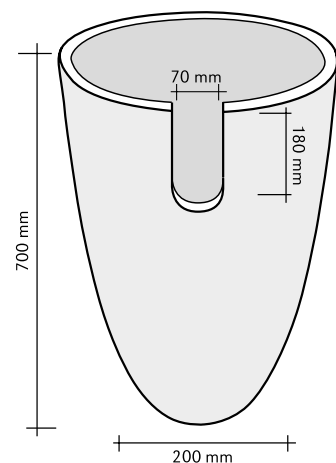

COPERTONE

CODE	ISLACOPER
COLOUR	Nero
DIMENSIONS	Ø55 h20 cm
MATERIAL	Basalto
SURFACE FINISH	Levigata
KG / PZ	35
PRICE BAND	33

PUZZLE BASALTO NERO

CODE	ISTURPUNE
COLOUR	Nero
DIMENSIONS	69x44,5xh10 cm
MATERIAL	Basalto
SURFACE FINISH	Levigata
KG / PZ	40
PRICE BAND	36

ARCO BASALTO NERO

CODE	ISLAARCA
COLOUR	Nero
DIMENSIONS	40x100xh12 cm
MATERIAL	Basalto
SURFACE FINISH	Levigata
KG / PZ	65
PRICE BAND	32

QUADRO BASALTO NERO

CODE	ISLAQBNE
COLOUR	Nero
DIMENSIONS	35x50xh12 cm
MATERIAL	Basalto
SURFACE FINISH	Levigata
KG / PZ	40
PRICE BAND	25

MINI RETTANGOLO BASALTO NERO

CODE	ISLAMREBN
COLOUR	Nero
DIMENSIONS	36x20xh10
MATERIAL	Basalto
SURFACE FINISH	Levigata
KG / PZ	25
PRICE BAND	20

RETTANGOLO BASALTO NERO

CODE	ISLAREBNE
COLOUR	Nero
DIMENSIONS	85x45xh20 cm
MATERIAL	Basalto
SURFACE FINISH	Levigata
KG / PZ	65
PRICE BAND	31

TRAPEZIO BASALTO NERO

CODE	ISLATRABN
COLOUR	Nero
DIMENSIONS	35x60xh15 cm
MATERIAL	Basalto
SURFACE FINISH	Levigata
KG / PZ	35
PRICE BAND	30

CONICO BASALTO NERO

CODE	ISLACOBAN
COLOUR	Nero
DIMENSIONS	Ø45 h90 cm
MATERIAL	Basalto
SURFACE FINISH	Levigata
KG / PZ	100
PRICE BAND	42