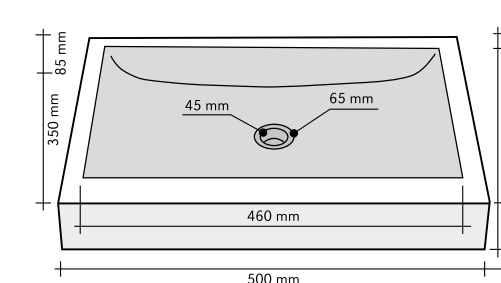

TONDO NERO LEVIGATO

CODE ISLATONEL
 COLOUR Nero
 DIMENSIONS Ø45 h15 cm
 MATERIAL Marmo
 SURFACE FINISH Levigata
 KG / PZ 30
 PRICE BAND 22

ROTONDO NERO GREZZO

CODE ISLATONEG
 COLOUR Nero
 DIMENSIONS Ø45 h15 cm
 MATERIAL Marmo
 SURFACE FINISH Grezzo
 KG / PZ 30
 PRICE BAND 22

CILINDRO NERO

CODE ISLACILNE
 COLOUR Nero
 DIMENSIONS Ø40 h15 cm
 MATERIAL Marmo
 SURFACE FINISH Bucciardato
 KG / PZ 25
 PRICE BAND 22

INFINITO NERO

CODE ISLAINFNE
 COLOUR Nero
 DIMENSIONS Ø55 h12 cm
 MATERIAL Marmo
 SURFACE FINISH Lavorata-Levigata
 KG / PZ 50
 PRICE BAND 29