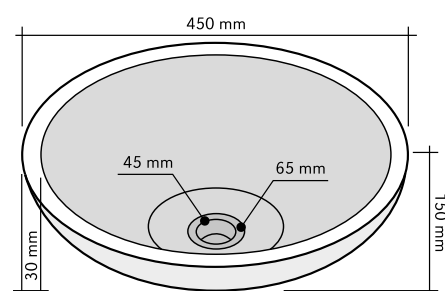

SIMMETRIE BIANCO	
CODE	ISLASIBCO
COLOUR	Bianco
DIMENSIONS	35x60xh12 cm
MATERIAL	Marmo
SURFACE FINISH	Levigata
KG / BOX	35
PRICE BAND	24

PUZZLE BIANCO	
CODE	ISTURPUBC
COLOR	Bianco
DIMENSIONS	69x44,5xh10 cm
MATERIAL	Marmo
SURFACE FINISH	Levigata
KG / PZ	50
PRICE BAND	36

CERCHIO BIANCO	
CODE	ISLACERBI
COLOUR	Bianco
DIMENSIONS	Ø40 h15 cm
MATERIAL	Marmo
SURFACE FINISH	Levigato
KG / PZ	23
PRICE BAND	23

BOULE BIANCO	
CODE	ISLABUWHI
COLOUR	Bianco
DIMENSIONS	40x60 h20 cm
MATERIAL	Marmo
SURFACE FINISH	Levigato
KG / PZ	30
PRICE BAND	30

CATINO BIANCO	
CODE	ISLACATBI
COLOUR	Bianco
DIMENSIONS	40x40 h30 cm
MATERIAL	Marmo
SURFACE FINISH	Levigato
KG / PZ	25
PRICE BAND	30

MODERNO BIANCO	
CODE	ISLAMODBI
COLOUR	Bianco
DIMENSIONS	45x45 h 15 cm
MATERIAL	Marmo
SURFACE FINISH	Levigato
KG / PZ	30
PRICE BAND	27

ASTRATTO BEIGE

CODE	ISLAASBED
COLOUR	Beige
DIMENSIONS	Ø45 h15 cm
MATERIAL	Marmo
SURFACE FINISH	Grezzo
KG / PZ	45
PRICE BAND	22

TONDO BEIGE LEVIGATO

CODE	ISLATOBEL
COLOUR	Beige
DIMENSIONS	Ø45 h15 cm
MATERIAL	Marmo
SURFACE FINISH	Levigata
KG / PZ	30
PRICE BAND	22