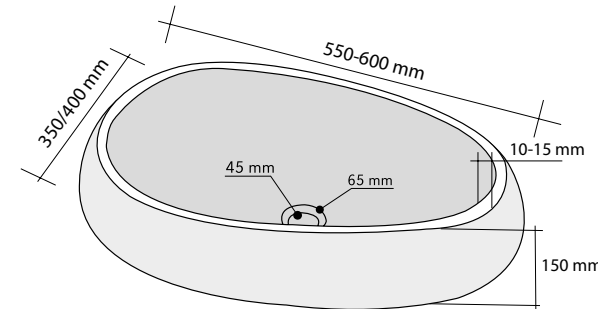

DISPENSER E BIC. MARMO NERO

SHAPE	Rotonda
CODE	ISACCP5BN
COLOUR	Nero
DIMENSIONS	h15 - h11 cm
MATERIAL	Marmo
SURFACE FINISH	Levigata
PRICE BAND	13

PORTASAPONE MARMO NERO

SHAPE	Ovale
CODE	ISACCS5DNE
COLOUR	Nero
DIMENSIONS	9x12 cm
MATERIAL	Marmo
SURFACE FINISH	Levigata
PRICE BAND	8

DIMENSIONS:

SMALL	Ø60 h60 mm
MEDIUM	Ø60 h90 mm
BIG	Ø50 h120 mm

SET PORTACANDELE MARMO NERO

SHAPE	Rotonda
CODE	ISACCP3NE
COLOUR	Nero
MATERIAL	Marmo
SURFACE FINISH	Levigata-Lavorata
PRICE BAND	10

MINI TONDO BASALTO NERO

CODE	ISLAMREBN
COLOUR	Nero
DIMENSIONS	Ø26 h13 cm
MATERIAL	Basalto
SURFACE FINISH	Levigata
KG / PZ	25
PRICE BAND	20

ROTONDO BASALTO NERO

CODE	ISLATOBNE
COLOUR	Nero
DIMENSIONS	Ø45 h15 cm
MATERIAL	Basalto
SURFACE FINISH	Levigata
KG / PZ	35
PRICE BAND	24