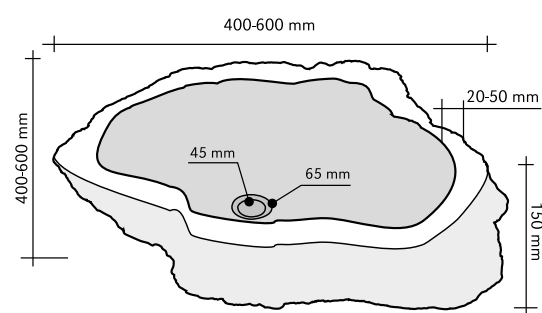

JURASSIC ONYX - Pezzo Unico

CODE	ISLAJURON
COLOUR	Variegato
DIMENSIONS	Ø40-60 h15 cm
MATERIAL	Onice
SURFACE FINISH	Grezza
KG / PZ	30-40
PRICE BAND	30