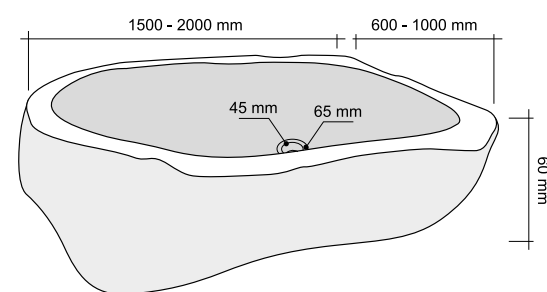

VASCA RIVERSTONE
Pezzo Unico

CODE	ISVASRIV2
COLOUR	Scuvo
DIMENSIONS	60-100 x 150-200 h 60cm
MATERIAL	River Stone
SURFACE FINISH	Grezzo
KG / PZ	2500
PRICE BAND	45