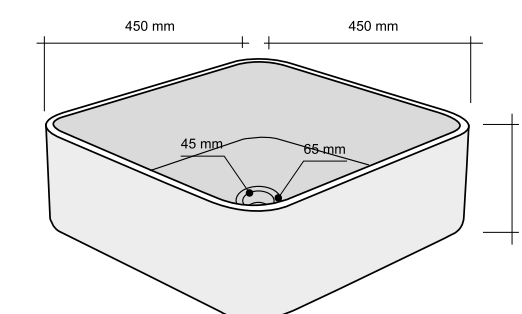

MODERNO BIANCO	
CODE	ISLAMODBI
COLOUR	Bianco
DIMENSIONS	45x45 h 15 cm
MATERIAL	Marmo
SURFACE FINISH	Levigato
KG / PZ	30
PRICE BAND	27