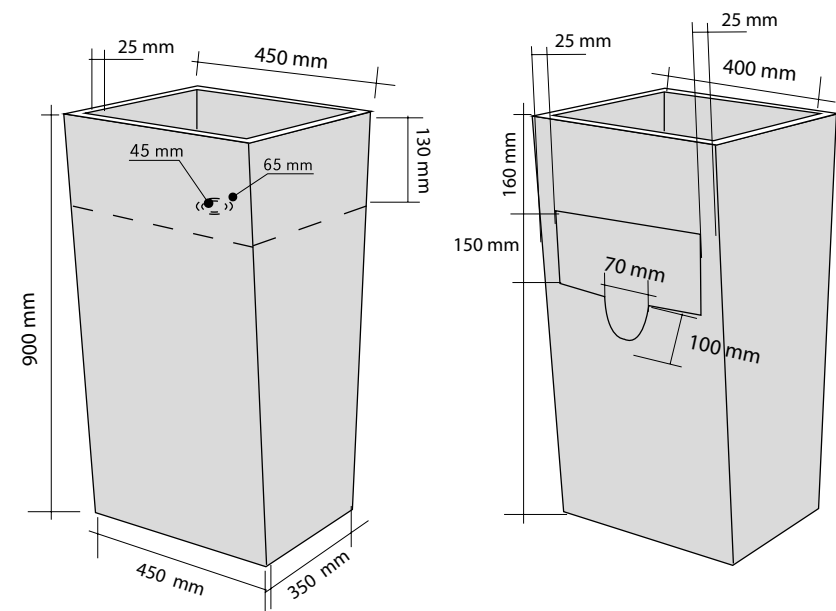

CASSETTA CREAM

CODE	ISLACASS
COLOUR	Cream
DIMENSIONS	40x60xh20 cm
MATERIAL	Marmo
SURFACE FINISH	Levigata
KG / PZ	35
PRICE BAND	31

SECCHIO CREAM

CODE	ISLASECCH
COLOUR	Cream
DIMENSIONS	Ø40 h30 cm
MATERIAL	Marmo
SURFACE FINISH	Levigata
KG / PZ	35
PRICE BAND	27

SFERICO CREAM

CODE ISLAAFECR
 COLOUR Cream
 DIMENSIONS Ø45 h85/90 cm
 MATERIAL Marmo
 SURFACE FINISH Lavorata-Levigata
 KG / PZ 100
 PRICE BAND 39

PUZZLE TRAVERTINO CHIARO

CODE ISTURPUTC
 COLOUR Chiaro
 DIMENSIONS 69x44,5xh10 cm
 MATERIAL Travertino
 SURFACE FINISH Levigata
 KG / PZ 50
 PRICE BAND 33

PUZZLE TRAVERTINO NOCE

CODE ISTURPUTN
 COLOUR Noce
 DIMENSIONS 69x44,5xh10 cm
 MATERIAL Travertino
 SURFACE FINISH Levigata
 KG / PZ 40
 PRICE BAND 33

POLIEDRO DECORATO CREAM

CODE ISLAPDCR
 COLOUR Cream
 DIMENSIONS 45x45xh90 cm
 MATERIAL Marmo
 SURFACE FINISH Decorato
 KG / PZ 90
 PRICE BAND 39