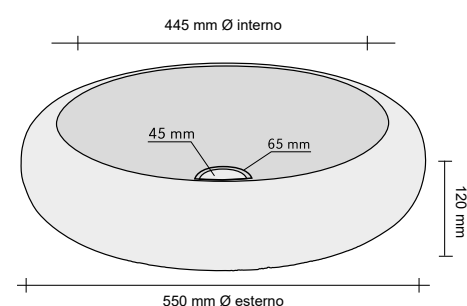

INFINITO BIANCO	
CODE	ISLAINFBC
COLOUR	Bianco
DIMENSIONS	Ø55 h12 cm
MATERIAL	Marmo
SURFACE FINISH	Levigato-Lavorato
KG / PZ	50
PRICE BAND	29