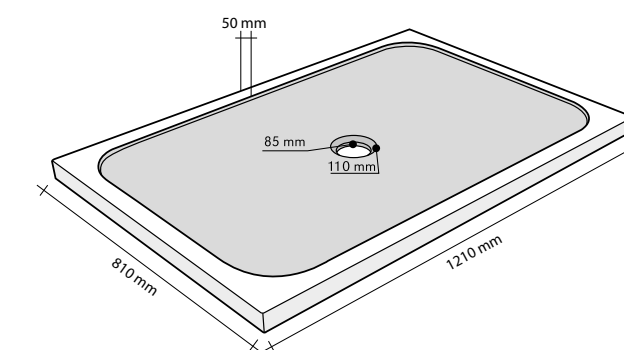

ARCO BEIGE	
CODE	ISLAARCBE
COLOUR	Beige
DIMENSIONS	40x100xh12 cm
MATERIAL	Marmo
SURFACE FINISH	Levigata
KG / PZ	55
PRICE BAND	31

PIRAMIDE BEIGE	
CODE	ISLAPIRBE
COLOUR	Beige
DIMENSIONS	40x40xh90 cm
MATERIAL	Marmo
SURFACE FINISH	Lavorata
KG / PZ	90
PRICE BAND	36

CAPSULA BEIGE

CODE	ISLACAPBG
COLOUR	Beige
DIMENSIONS	Ø75 h85 cm
MATERIAL	Marmo
SURFACE FINISH	Levigata
KG / PZ	190
PRICE BAND	44

CONICO BEIGE

CODE	ISLACONBE
COLOUR	Beige
DIMENSIONS	Ø40 h90 cm
MATERIAL	Marmo
SURFACE FINISH	Levigato-Bucciar.
KG / PZ	90
PRICE BAND	33

PIATTO DOCCIA BEIGE

CODE	ISPIDOQUB
COLOUR	Beige
DIMENSIONS	90x90xh7 cm
MATERIAL	Marmo
SURFACE FINISH	Levigata
KG / PZ	100
PRICE BAND	37

PIATTO DOCCIA BEIGE

CODE	ISPIDOREB
COLOUR	Beige
DIMENSIONS	80x120xh7 cm
MATERIAL	Marmo
SURFACE FINISH	Levigata
KG / PZ	120
PRICE BAND	39