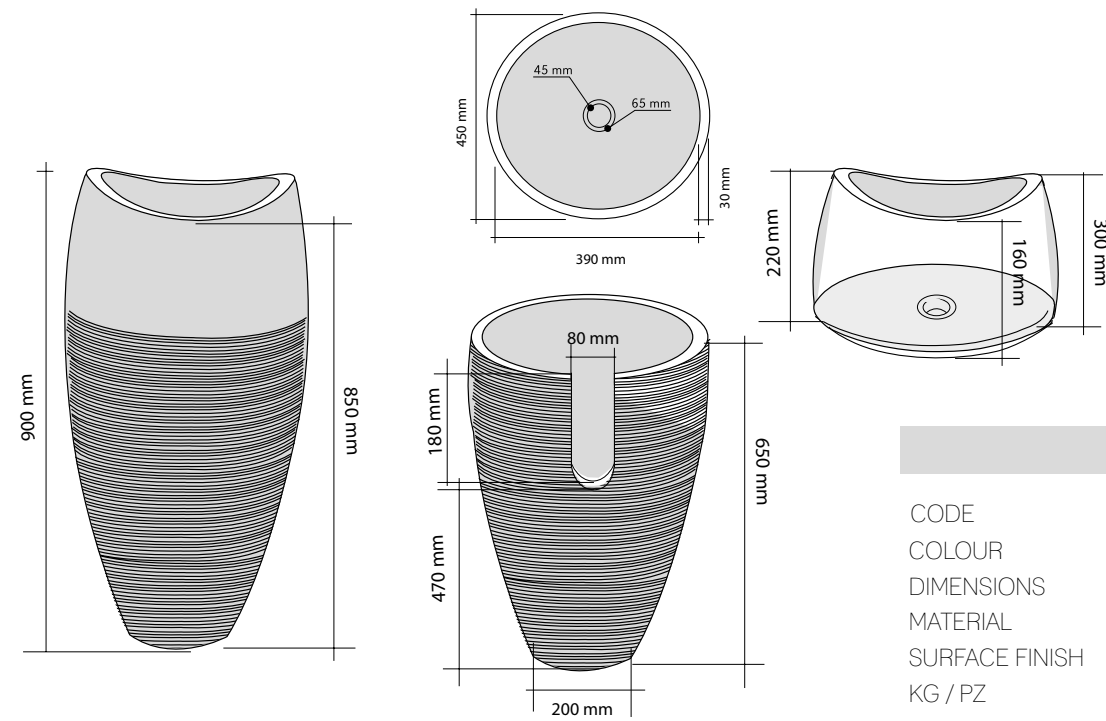

INFINITO CREAM

CODE	ISLAINFCR
COLOUR	Cream
DIMENSIONS	Ø55 h12 cm
MATERIAL	Marmo
SURFACE FINISH	Levigata-Lavorata
KG / PZ	50
PRICE BAND	29

GOCCIA CREAM

CODE	ISLAGOCCR
COLOUR	Cream
DIMENSIONS	40x60xh15 cm
MATERIAL	Marmo
SURFACE FINISH	Levigata
KG / PZ	35
PRICE BAND	24

CASSETTA CREAM

CODE	ISLACASS
COLOUR	Cream
DIMENSIONS	40x60xh20 cm
MATERIAL	Marmo
SURFACE FINISH	Levigata
KG / PZ	35
PRICE BAND	31

SECCHIO CREAM

CODE	ISLASECCH
COLOUR	Cream
DIMENSIONS	Ø40 h30 cm
MATERIAL	Marmo
SURFACE FINISH	Levigata
KG / PZ	35
PRICE BAND	27