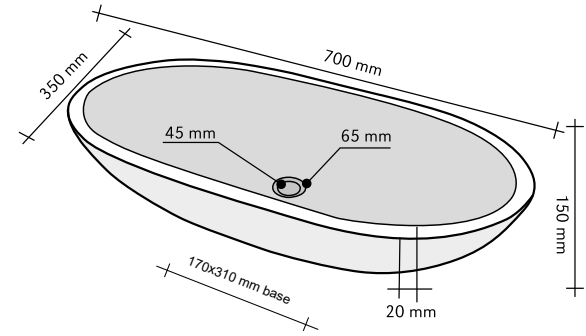

DIMENSIONS:

SMALL	Ø60 h60 mm
MEDIUM	Ø60 h90 mm
BIG	Ø50 h120 mm

SET PORTACANDELE MARMO NERO

SHAPE	Rotonda
CODE	ISACCP3NE
COLOUR	Nero
MATERIAL	Marmo
SURFACE FINISH	Levigata-Lavorata
PRICE BAND	10

MINI TONDO BASALTO NERO

CODE	ISLAMREBN
COLOUR	Nero
DIMENSIONS	Ø26 h13 cm
MATERIAL	Basalto
SURFACE FINISH	Levigata
KG / PZ	25
PRICE BAND	20

ROTONDO BASALTO NERO

CODE	ISLATOBNE
COLOUR	Nero
DIMENSIONS	Ø45 h15 cm
MATERIAL	Basalto
SURFACE FINISH	Levigata
KG / PZ	35
PRICE BAND	24

GOCCIA BASALTO NERO

CODE	ISLAGOCNE
COLOUR	Nero
DIMENSIONS	40x60xh15 cm
MATERIAL	Basalto
SURFACE FINISH	Levigata
KG / PZ	35
PRICE BAND	24

OVALE BASALTO NERO

CODE	ISLAOVNE
COLOUR	Nero
DIMENSIONS	35x70xh15 cm
MATERIAL	Basalto
SURFACE FINISH	Levigata
KG / PZ	55
PRICE BAND	33