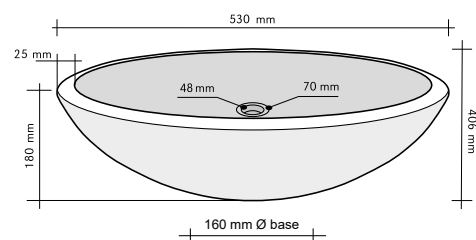

ELLISSI BIANCO	
CODE	ISTURELBC
COLOUR	Bianco
DIMENSIONS	53x40,6xh15 cm
MATERIAL	Marmo
SURFACE FINISH	Levigata
KG / PZ	25
PRICE BAND	30