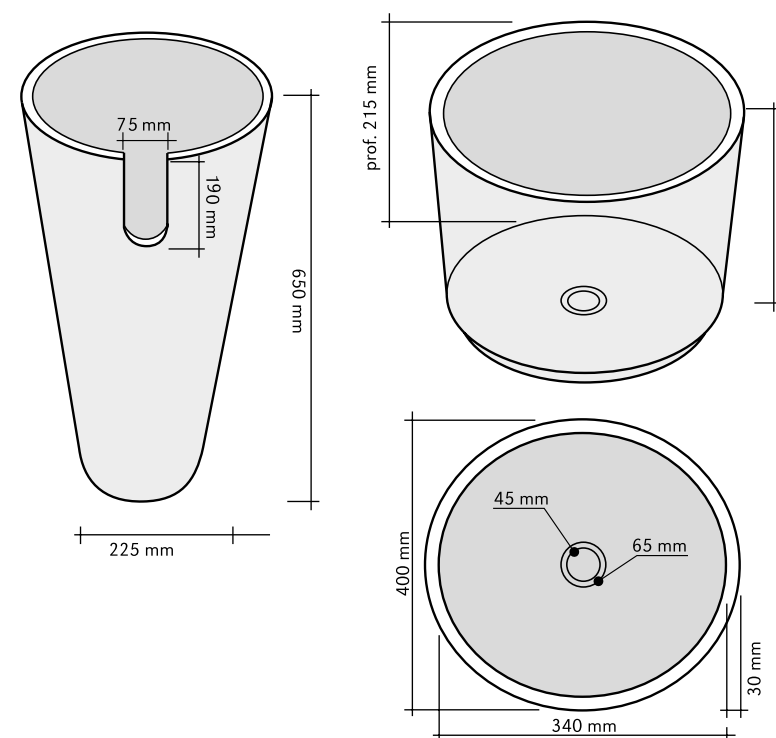

QUADRATO BEIGE	
CODE	ISLAQUBEG
COLOUR	Beige
DIMENSIONS	35x50xh12 cm
MATERIAL	Marmo
SURFACE FINISH	Levigata
KG / PZ	30
PRICE BAND	23

TRAPEZIO BEIGE	
CODE	ISLATRABE
COLOUR	Beige
DIMENSIONS	35x60xh15 cm
MATERIAL	Marmo
SURFACE FINISH	Levigata
KG / PZ	30
PRICE BAND	25

ARCO BEIGE	
CODE	ISLAARCBE
COLOUR	Beige
DIMENSIONS	40x100xh12 cm
MATERIAL	Marmo
SURFACE FINISH	Levigata
KG / PZ	55
PRICE BAND	31

PIRAMIDE BEIGE	
CODE	ISLAPIRBE
COLOUR	Beige
DIMENSIONS	40x40xh90 cm
MATERIAL	Marmo
SURFACE FINISH	Lavorata
KG / PZ	90
PRICE BAND	36

CAPSULA BEIGE

CODE	ISLACAPBG
COLOUR	Beige
DIMENSIONS	Ø75 h85 cm
MATERIAL	Marmo
SURFACE FINISH	Levigata
KG / PZ	190
PRICE BAND	44

CONICO BEIGE

CODE	ISLACONBE
COLOUR	Beige
DIMENSIONS	Ø40 h90 cm
MATERIAL	Marmo
SURFACE FINISH	Levigato-Bucciar.
KG / PZ	90
PRICE BAND	33

PIATTO DOCCIA BEIGE

CODE	ISPIDOQUB
COLOUR	Beige
DIMENSIONS	90x90xh7 cm
MATERIAL	Marmo
SURFACE FINISH	Levigata
KG / PZ	100
PRICE BAND	37

PIATTO DOCCIA BEIGE

CODE	ISPIDOREB
COLOUR	Beige
DIMENSIONS	80x120xh7 cm
MATERIAL	Marmo
SURFACE FINISH	Levigata
KG / PZ	120
PRICE BAND	39