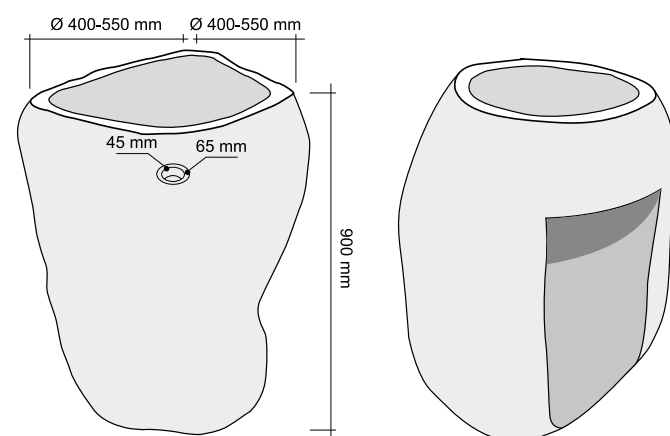

RIVERSTONE FREESTANDING
Pezzo Unico

CODE	ISLARIFRE
COLOUR	Scuvo
DIMENSIONS	Ø40-55 h90 cm
MATERIAL	River Stone
SURFACE FINISH	Grezzo
KG / PZ	100
PRICE BAND	24