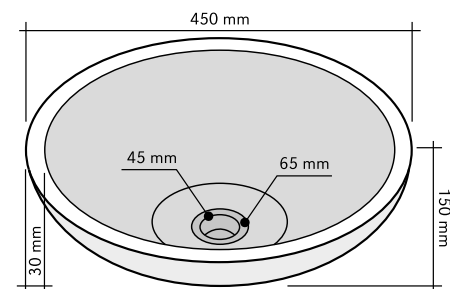

TONDO SUNSET

CODE	ISLATOSUN
COLOUR	Scuro
DIMENSIONS	Ø45 h15 cm
MATERIAL	Onice
SURFACE FINISH	Levigata
KG / PZ	30
PRICE BAND	25