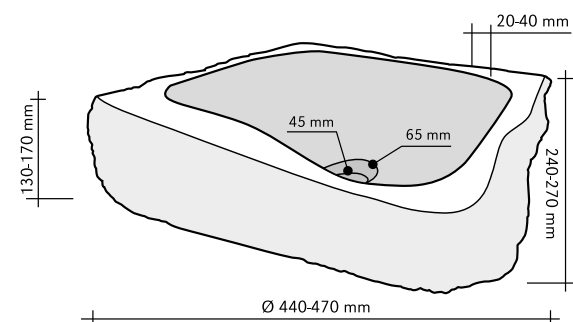

FOSSIL - Pezzo Unico

CODE	ISLAMFOSS
COLOUR	Variegato
DIMENSIONS	Ø26-46 h15 cm
MATERIAL	Legno Fossile
SURFACE FINISH	Grezza
KG / PZ	30-40
PRICE BAND	30