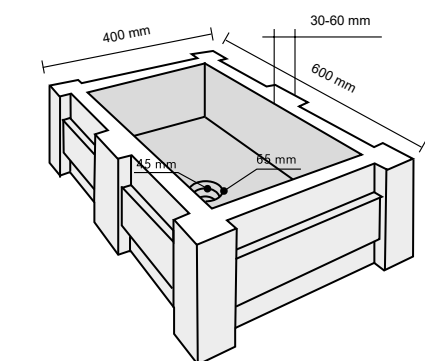

INFINITO CREAM

CODE	ISLAINFCR
COLOUR	Cream
DIMENSIONS	Ø55 h12 cm
MATERIAL	Marmo
SURFACE FINISH	Levigata-Lavorata
KG / PZ	50
PRICE BAND	29

GOCCIA CREAM

CODE	ISLAGOCCR
COLOUR	Cream
DIMENSIONS	40x60xh15 cm
MATERIAL	Marmo
SURFACE FINISH	Levigata
KG / PZ	35
PRICE BAND	24