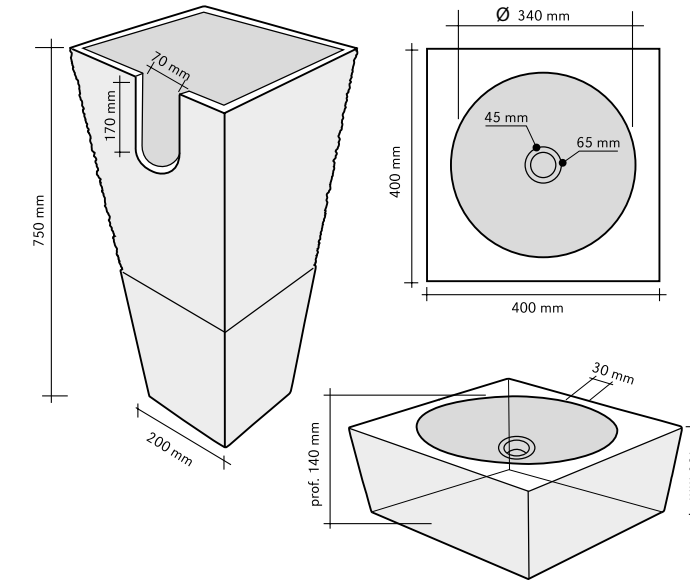

PIRAMIDE NERO

CODE ISLAPIRNE
COLOUR Nero
DIMENSIONS 40x40xh90 cm
MATERIAL Marmo
SURFACE FINISH Lavorata
KG / PZ 90
PRICE BAND **36**