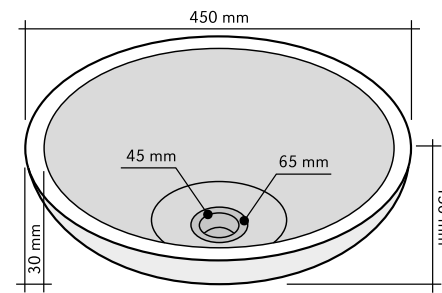

CASSETTA CREAM

CODE	ISLACASS
COLOUR	Cream
DIMENSIONS	40x60xh20 cm
MATERIAL	Marmo
SURFACE FINISH	Levigata
KG / PZ	35
PRICE BAND	31

SECCHIO CREAM

CODE	ISLASECCH
COLOUR	Cream
DIMENSIONS	Ø40 h30 cm
MATERIAL	Marmo
SURFACE FINISH	Levigata
KG / PZ	35
PRICE BAND	27

SFERICO CREAM

CODE ISLAAFECR
 COLOUR Cream
 DIMENSIONS Ø45 h85/90 cm
 MATERIAL Marmo
 SURFACE FINISH Lavorata-Levigata
 KG / PZ 100
 PRICE BAND 39

PUZZLE TRAVERTINO CHIARO

CODE ISTURPUTC
 COLOUR Chiaro
 DIMENSIONS 69x44,5xh10 cm
 MATERIAL Travertino
 SURFACE FINISH Levigata
 KG / PZ 50
 PRICE BAND 33

PUZZLE TRAVERTINO NOCE

CODE ISTURPUTN
 COLOUR Noce
 DIMENSIONS 69x44,5xh10 cm
 MATERIAL Travertino
 SURFACE FINISH Levigata
 KG / PZ 40
 PRICE BAND 33

POLIEDRO DECORATO CREAM

CODE ISLAPDCR
 COLOUR Cream
 DIMENSIONS 45x45xh90 cm
 MATERIAL Marmo
 SURFACE FINISH Decorato
 KG / PZ 90
 PRICE BAND 39