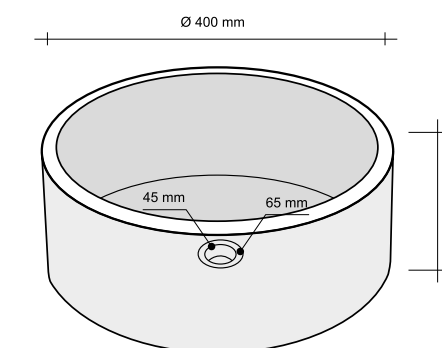

ELLISSI BIANCO	
CODE	ISTURELBC
COLOUR	Bianco
DIMENSIONS	53x40,6xh15 cm
MATERIAL	Marmo
SURFACE FINISH	Levigata
KG / PZ	25
PRICE BAND	30

INFINITO BIANCO	
CODE	ISLAINFBC
COLOUR	Bianco
DIMENSIONS	Ø55 h12 cm
MATERIAL	Marmo
SURFACE FINISH	Levigato-Lavorato
KG / PZ	50
PRICE BAND	29

SIMMETRIE BIANCO	
CODE	ISLASIBCO
COLOUR	Bianco
DIMENSIONS	35x60xh12 cm
MATERIAL	Marmo
SURFACE FINISH	Levigata
KG / BOX	35
PRICE BAND	24

PUZZLE BIANCO	
CODE	ISTURPUBC
COLOR	Bianco
DIMENSIONS	69x44,5xh10 cm
MATERIAL	Marmo
SURFACE FINISH	Levigata
KG / PZ	50
PRICE BAND	36

CERCHIO BIANCO	
CODE	ISLACERBI
COLOUR	Bianco
DIMENSIONS	Ø40 h15 cm
MATERIAL	Marmo
SURFACE FINISH	Levigato
KG / PZ	23
PRICE BAND	23

BOULE BIANCO	
CODE	ISLABUWHI
COLOUR	Bianco
DIMENSIONS	40x60 h20 cm
MATERIAL	Marmo
SURFACE FINISH	Levigato
KG / PZ	30
PRICE BAND	30