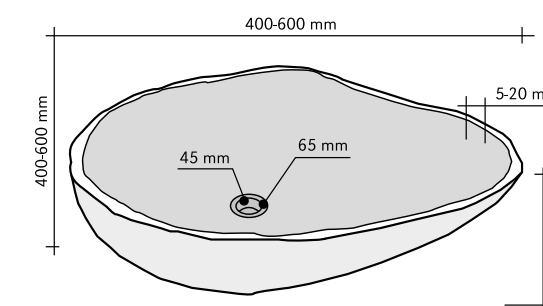

OVALE RIVERSTONE - Pezzo Unico

CODE	ISLAOVRIV
COLOUR	Scuro
DIMENSIONS	Ø40-60 h15 cm
MATERIAL	River Stone
SURFACE FINISH	Grezza
KG / PZ	30-40
PRICE BAND	21