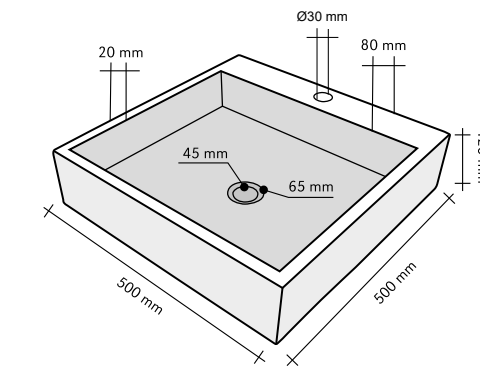

GOCCIA BASALTO NERO

CODE	ISLAGOCNE
COLOUR	Nero
DIMENSIONS	40x60xh15 cm
MATERIAL	Basalto
SURFACE FINISH	Levigata
KG / PZ	35
PRICE BAND	24

OVALE BASALTO NERO

CODE	ISLAOVNE
COLOUR	Nero
DIMENSIONS	35x70xh15 cm
MATERIAL	Basalto
SURFACE FINISH	Levigata
KG / PZ	55
PRICE BAND	33

COPERTONE

CODE	ISLACOPER
COLOUR	Nero
DIMENSIONS	Ø55 h20 cm
MATERIAL	Basalto
SURFACE FINISH	Levigata
KG / PZ	35
PRICE BAND	33

PUZZLE BASALTO NERO

CODE	ISTURPUNE
COLOUR	Nero
DIMENSIONS	69x44,5xh10 cm
MATERIAL	Basalto
SURFACE FINISH	Levigata
KG / PZ	40
PRICE BAND	36

ARCO BASALTO NERO

CODE	ISLAARCA
COLOUR	Nero
DIMENSIONS	40x100xh12 cm
MATERIAL	Basalto
SURFACE FINISH	Levigata
KG / PZ	65
PRICE BAND	32

QUADRO BASALTO NERO

CODE	ISLAQBNE
COLOUR	Nero
DIMENSIONS	35x50xh12 cm
MATERIAL	Basalto
SURFACE FINISH	Levigata
KG / PZ	40
PRICE BAND	25