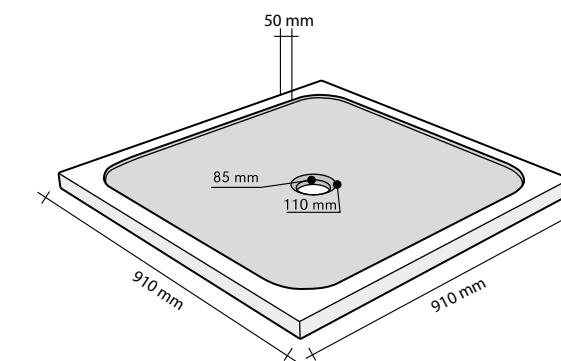

PIATTO DOCCIA BEIGE

CODE	ISPIDOQUB
COLOUR	Beige
DIMENSIONS	90x90xh7 cm
MATERIAL	Marmo
SURFACE FINISH	Levigata
KG / PZ	100
PRICE BAND	37