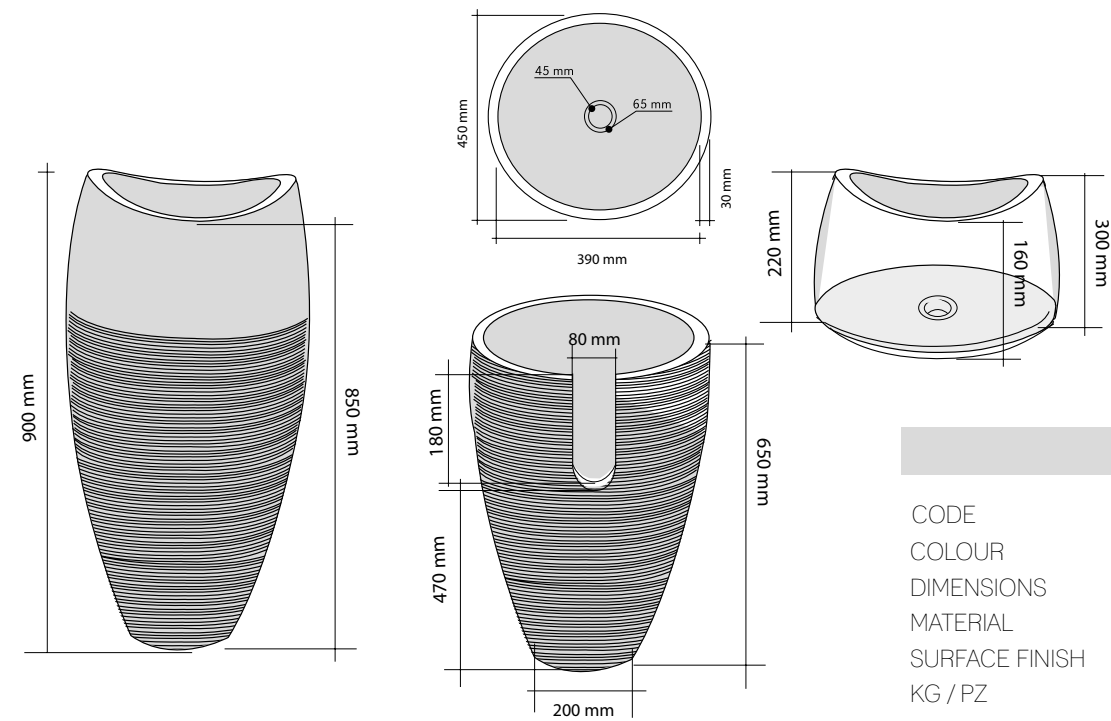

PIRAMIDE NERO

CODE ISLAPIRNE
 COLOUR Nero
 DIMENSIONS 40x40xh90 cm
 MATERIAL Marmo
 SURFACE FINISH Lavorata
 KG / PZ 90
 PRICE BAND **36**

SFERICO NERO

CODE ISLAAFENE
 COLOUR Nero
 DIMENSIONS Ø45 h85/90 cm
 MATERIAL Marmo
 SURFACE FINISH Levigata-Lavorata
 KG / PZ 100
 PRICE BAND **39**