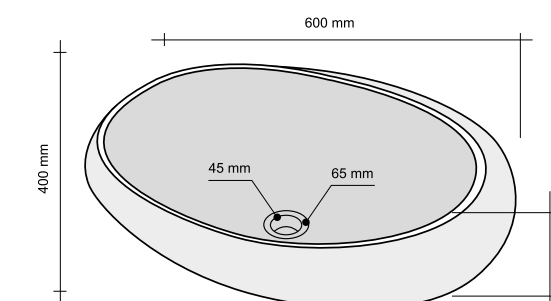

ELLISSI BIANCO	
CODE	ISTURELBC
COLOUR	Bianco
DIMENSIONS	53x40,6xh15 cm
MATERIAL	Marmo
SURFACE FINISH	Levigata
KG / PZ	25
PRICE BAND	30

INFINITO BIANCO	
CODE	ISLAINFBC
COLOUR	Bianco
DIMENSIONS	Ø55 h12 cm
MATERIAL	Marmo
SURFACE FINISH	Levigato-Lavorato
KG / PZ	50
PRICE BAND	29

SIMMETRIE BIANCO	
CODE	ISLASIBCO
COLOUR	Bianco
DIMENSIONS	35x60xh12 cm
MATERIAL	Marmo
SURFACE FINISH	Levigata
KG / BOX	35
PRICE BAND	24

PUZZLE BIANCO	
CODE	ISTURPUBC
COLOR	Bianco
DIMENSIONS	69x44,5xh10 cm
MATERIAL	Marmo
SURFACE FINISH	Levigata
KG / PZ	50
PRICE BAND	36

CERCHIO BIANCO	
CODE	ISLACERBI
COLOUR	Bianco
DIMENSIONS	Ø40 h15 cm
MATERIAL	Marmo
SURFACE FINISH	Levigato
KG / PZ	23
PRICE BAND	23

BOULE BIANCO	
CODE	ISLABUWHI
COLOUR	Bianco
DIMENSIONS	40x60 h20 cm
MATERIAL	Marmo
SURFACE FINISH	Levigato
KG / PZ	30
PRICE BAND	30