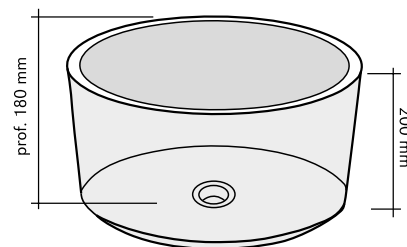

COPERTONE

CODE	ISLACOPER
COLOUR	Nero
DIMENSIONS	Ø55 h20 cm
MATERIAL	Basalto
SURFACE FINISH	Levigata
KG / PZ	35
PRICE BAND	33

PUZZLE BASALTO NERO

CODE	ISTURPUNE
COLOUR	Nero
DIMENSIONS	69x44,5xh10 cm
MATERIAL	Basalto
SURFACE FINISH	Levigata
KG / PZ	40
PRICE BAND	36

ARCO BASALTO NERO

CODE	ISLAARCA
COLOUR	Nero
DIMENSIONS	40x100xh12 cm
MATERIAL	Basalto
SURFACE FINISH	Levigata
KG / PZ	65
PRICE BAND	32

QUADRO BASALTO NERO

CODE	ISLAQBNE
COLOUR	Nero
DIMENSIONS	35x50xh12 cm
MATERIAL	Basalto
SURFACE FINISH	Levigata
KG / PZ	40
PRICE BAND	25

MINI RETTANGOLO BASALTO NERO

CODE	ISLAMREBN
COLOUR	Nero
DIMENSIONS	36x20xh10
MATERIAL	Basalto
SURFACE FINISH	Levigata
KG / PZ	25
PRICE BAND	20

RETTANGOLO BASALTO NERO

CODE	ISLAREBNE
COLOUR	Nero
DIMENSIONS	85x45xh20 cm
MATERIAL	Basalto
SURFACE FINISH	Levigata
KG / PZ	65
PRICE BAND	31

TRAPEZIO BASALTO NERO

CODE	ISLATRABN
COLOUR	Nero
DIMENSIONS	35x60xh15 cm
MATERIAL	Basalto
SURFACE FINISH	Levigata
KG / PZ	35
PRICE BAND	30

CONICO BASALTO NERO

CODE	ISLACOBAN
COLOUR	Nero
DIMENSIONS	Ø45 h90 cm
MATERIAL	Basalto
SURFACE FINISH	Levigata
KG / PZ	100
PRICE BAND	42