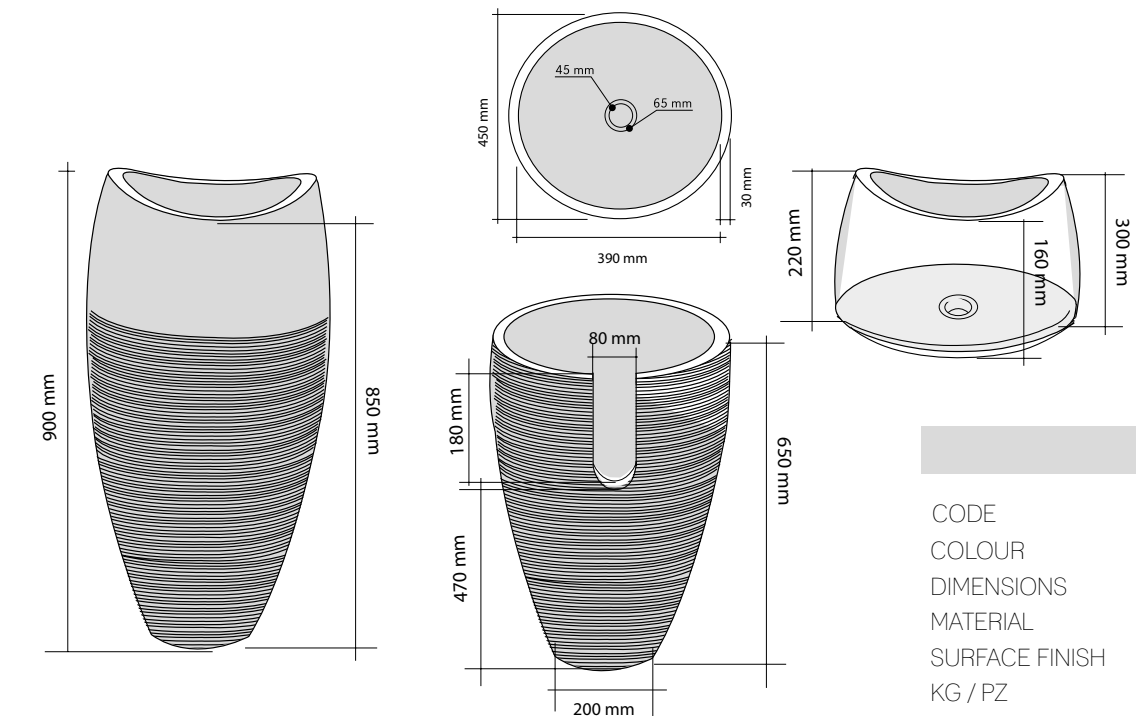

SFERICO FUMÈ

CODE ISLAAEFU
COLOUR Fumè
DIMENSIONS Ø45 h85/90 cm
MATERIAL Marmo
SURFACE FINISH Lavorata
KG / PZ 100
PRICE BAND 39