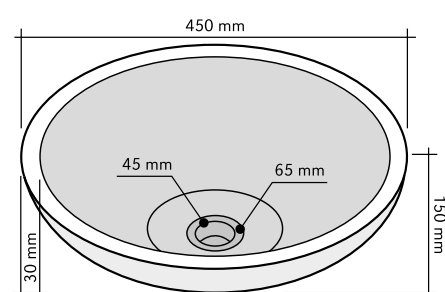

SIMMETRIE BIANCO	
CODE	ISLASIBCO
COLOUR	Bianco
DIMENSIONS	35x60xh12 cm
MATERIAL	Marmo
SURFACE FINISH	Levigata
KG / BOX	35
PRICE BAND	24

PUZZLE BIANCO	
CODE	ISTURPUBC
COLOR	Bianco
DIMENSIONS	69x44,5xh10 cm
MATERIAL	Marmo
SURFACE FINISH	Levigata
KG / PZ	50
PRICE BAND	36

CERCHIO BIANCO	
CODE	ISLACERBI
COLOUR	Bianco
DIMENSIONS	Ø40 h15 cm
MATERIAL	Marmo
SURFACE FINISH	Levigato
KG / PZ	23
PRICE BAND	23

BOULE BIANCO	
CODE	ISLABUWHI
COLOUR	Bianco
DIMENSIONS	40x60 h20 cm
MATERIAL	Marmo
SURFACE FINISH	Levigato
KG / PZ	30
PRICE BAND	30

CATINO BIANCO	
CODE	ISLACATBI
COLOUR	Bianco
DIMENSIONS	40x40 h30 cm
MATERIAL	Marmo
SURFACE FINISH	Levigato
KG / PZ	25
PRICE BAND	30

MODERNO BIANCO	
CODE	ISLAMODBI
COLOUR	Bianco
DIMENSIONS	45x45 h 15 cm
MATERIAL	Marmo
SURFACE FINISH	Levigato
KG / PZ	30
PRICE BAND	27

ASTRATTO BEIGE

CODE	ISLAASBED
COLOUR	Beige
DIMENSIONS	Ø45 h15 cm
MATERIAL	Marmo
SURFACE FINISH	Grezzo
KG / PZ	45
PRICE BAND	22

TONDO BEIGE LEVIGATO

CODE	ISLATOBEL
COLOUR	Beige
DIMENSIONS	Ø45 h15 cm
MATERIAL	Marmo
SURFACE FINISH	Levigata
KG / PZ	30
PRICE BAND	22