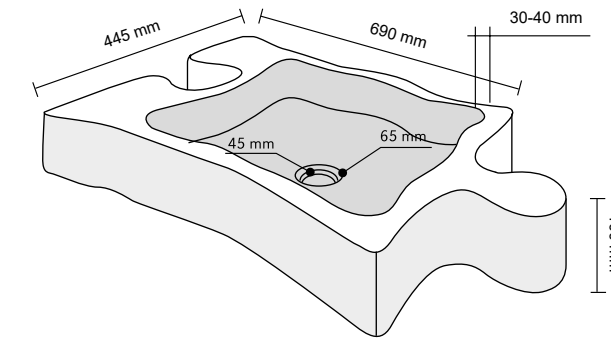

INFINITO CREAM

CODE	ISLAINFCR
COLOUR	Cream
DIMENSIONS	Ø55 h12 cm
MATERIAL	Marmo
SURFACE FINISH	Levigata-Lavorata
KG / PZ	50
PRICE BAND	29

GOCCIA CREAM

CODE	ISLAGOCCR
COLOUR	Cream
DIMENSIONS	40x60xh15 cm
MATERIAL	Marmo
SURFACE FINISH	Levigata
KG / PZ	35
PRICE BAND	24

CASSETTA CREAM

CODE	ISLACASS
COLOUR	Cream
DIMENSIONS	40x60xh20 cm
MATERIAL	Marmo
SURFACE FINISH	Levigata
KG / PZ	35
PRICE BAND	31

SECCHIO CREAM

CODE	ISLASECCH
COLOUR	Cream
DIMENSIONS	Ø40 h30 cm
MATERIAL	Marmo
SURFACE FINISH	Levigata
KG / PZ	35
PRICE BAND	27

SFERICO CREAM

CODE ISLAAFECR
 COLOUR Cream
 DIMENSIONS Ø45 h85/90 cm
 MATERIAL Marmo
 SURFACE FINISH Lavorata-Levigata
 KG / PZ 100
 PRICE BAND 39

PUZZLE TRAVERTINO CHIARO

CODE ISTURPUTC
 COLOUR Chiaro
 DIMENSIONS 69x44,5xh10 cm
 MATERIAL Travertino
 SURFACE FINISH Levigata
 KG / PZ 50
 PRICE BAND 33