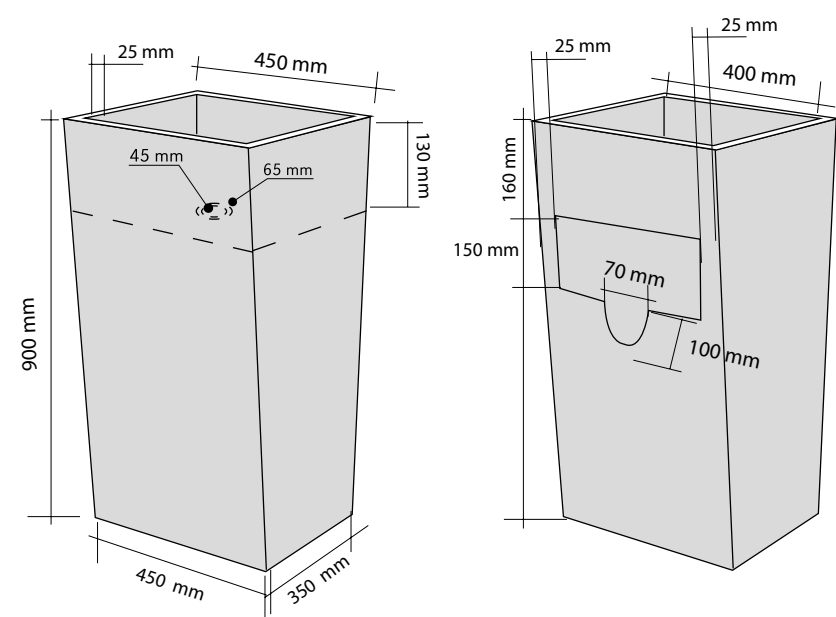

PIRAMIDE NERO

CODE ISLAPIRNE
 COLOUR Nero
 DIMENSIONS 40x40xh90 cm
 MATERIAL Marmo
 SURFACE FINISH Lavorata
 KG / PZ 90
 PRICE BAND **36**

SFERICO NERO

CODE ISLAAFENE
 COLOUR Nero
 DIMENSIONS Ø45 h85/90 cm
 MATERIAL Marmo
 SURFACE FINISH Levigata-Lavorata
 KG / PZ 100
 PRICE BAND **39**

CUBO NERO

CODE ISLACUBNE
 COLOUR Nero
 DIMENSIONS 40x40xh90 cm
 MATERIAL Marmo
 SURFACE FINISH Levigata
 KG / PZ 90
 PRICE BAND **37**

POLIEDRO NERO

CODE	ISLAPODNE
COLOUR	Nero
DIMENSIONS	45x45xh90 cm
MATERIAL	Marmo
SURFACE FINISH	Decorato
KG / PZ	90
PRICE BAND	39