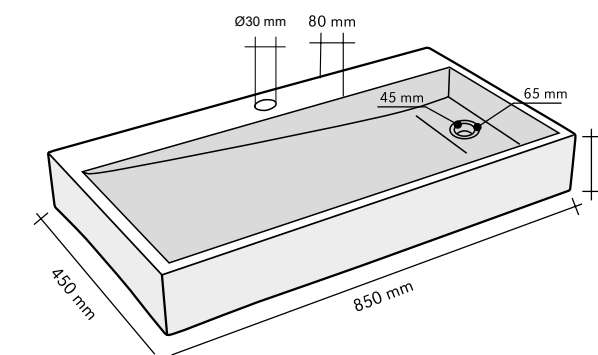

RETTANGOLO ONICE

CODE	ISLAREONI
COLOUR	Chiaro
DIMENSIONS	85x45xh20 cm
MATERIAL	Onice
SURFACE FINISH	Levigata
KG / PZ	55
PRICE BAND	33