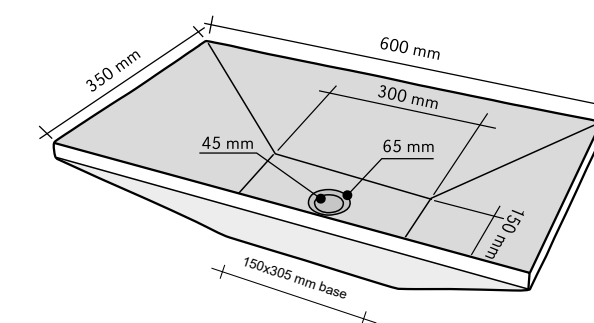

CILINDRO NERO

CODE ISLACILNE
 COLOUR Nero
 DIMENSIONS Ø40 h15 cm
 MATERIAL Marmo
 SURFACE FINISH Bucciardato
 KG / PZ 25
 PRICE BAND 22

INFINITO NERO

CODE ISLAINFNE
 COLOUR Nero
 DIMENSIONS Ø55 h12 cm
 MATERIAL Marmo
 SURFACE FINISH Lavorata-Levigata
 KG / PZ 50
 PRICE BAND 29

QUADRATO NERO

CODE ISLAQUNER
 COLOUR Nero
 DIMENSIONS 35x50xh12 cm
 MATERIAL Marmo
 SURFACE FINISH Levigata
 KG / PZ 30
 PRICE BAND 23

SIMMETRIE NERO

CODE ISLASINER
 COLOUR Nero
 DIMENSIONS 35x60xh12 cm
 MATERIAL Marmo
 SURFACE FINISH Levigata
 KG / PZ 35
 PRICE BAND 24