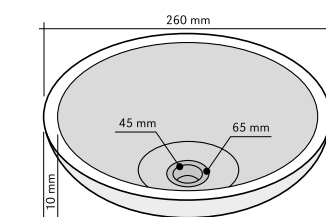

MINI TONDO BASALTO NERO

CODE	ISLAMREBN
COLOUR	Nero
DIMENSIONS	Ø26 h13 cm
MATERIAL	Basalto
SURFACE FINISH	Levigata
KG / PZ	25
PRICE BAND	20