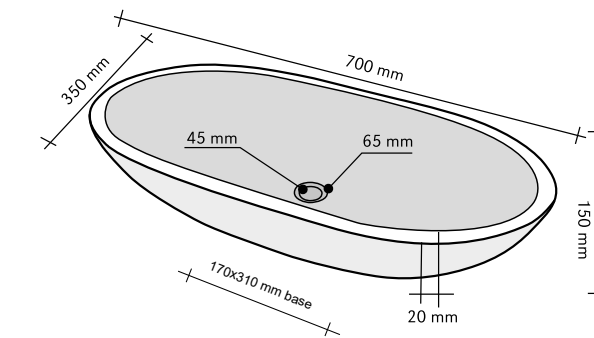

QUADRATO GRIGIO

CODE ISLAQUGRI
 COLOUR Grigio
 DIMENSIONS 35x50xh12 cm
 MATERIAL Marmo
 SURFACE FINISH Levigata
 KG / PZ 30
 PRICE BAND 23

SIMMETRIE GRIGIO

CODE ISLASIGRI
 COLOUR Grigio
 DIMENSIONS 35x60xh12 cm
 MATERIAL Marmo
 SURFACE FINISH Levigata
 KG / PZ 35
 PRICE BAND 24

INFINITO FUMÈ

CODE ISLAINFFU
 COLOUR Fumè
 DIMENSIONS Ø55 h12 cm
 MATERIAL Marmo
 SURFACE FINISH Levigata-Lavorata
 KG / PZ 50
 PRICE BAND 29

OVALE FUMÈ

CODE ISLAOVFUD
 COLOUR Fumè
 DIMENSIONS 35x70xh15 cm
 MATERIAL Marmo
 SURFACE FINISH Levigata
 KG / PZ 50
 PRICE BAND 30