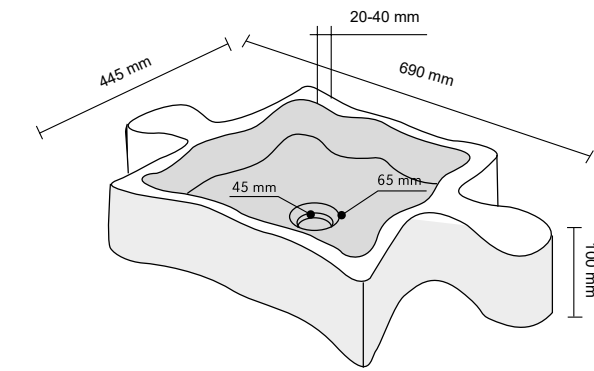

INFINITO CREAM

CODE	ISLAINFCR
COLOUR	Cream
DIMENSIONS	Ø55 h12 cm
MATERIAL	Marmo
SURFACE FINISH	Levigata-Lavorata
KG / PZ	50
PRICE BAND	29

GOCCIA CREAM

CODE	ISLAGOCCR
COLOUR	Cream
DIMENSIONS	40x60xh15 cm
MATERIAL	Marmo
SURFACE FINISH	Levigata
KG / PZ	35
PRICE BAND	24

CASSETTA CREAM

CODE	ISLACASS
COLOUR	Cream
DIMENSIONS	40x60xh20 cm
MATERIAL	Marmo
SURFACE FINISH	Levigata
KG / PZ	35
PRICE BAND	31

SECCHIO CREAM

CODE	ISLASECCH
COLOUR	Cream
DIMENSIONS	Ø40 h30 cm
MATERIAL	Marmo
SURFACE FINISH	Levigata
KG / PZ	35
PRICE BAND	27

SFERICO CREAM

CODE ISLAAFECR
 COLOUR Cream
 DIMENSIONS Ø45 h85/90 cm
 MATERIAL Marmo
 SURFACE FINISH Lavorata-Levigata
 KG / PZ 100
 PRICE BAND 39

PUZZLE TRAVERTINO CHIARO

CODE ISTURPUTC
 COLOUR Chiaro
 DIMENSIONS 69x44,5xh10 cm
 MATERIAL Travertino
 SURFACE FINISH Levigata
 KG / PZ 50
 PRICE BAND 33