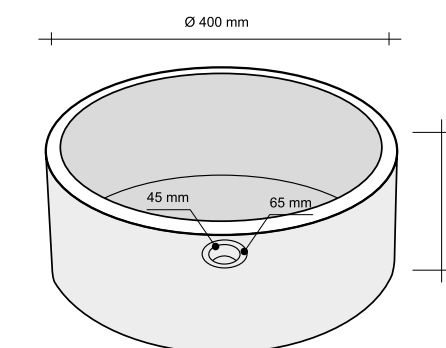

CERCHIO BIANCO	
CODE	ISLACERBI
COLOUR	Bianco
DIMENSIONS	Ø40 h15 cm
MATERIAL	Marmo
SURFACE FINISH	Levigato
KG / PZ	23
PRICE BAND	23

BOULE BIANCO	
CODE	ISLABUWHI
COLOUR	Bianco
DIMENSIONS	40x60 h20 cm
MATERIAL	Marmo
SURFACE FINISH	Levigato
KG / PZ	30
PRICE BAND	30

ASTRATTO BEIGE

CODE	ISLAASBED
COLOUR	Beige
DIMENSIONS	Ø45 h15 cm
MATERIAL	Marmo
SURFACE FINISH	Grezzo
KG / PZ	45
PRICE BAND	22

TONDO BEIGE LEVIGATO

CODE	ISLATOBEL
COLOUR	Beige
DIMENSIONS	Ø45 h15 cm
MATERIAL	Marmo
SURFACE FINISH	Levigata
KG / PZ	30
PRICE BAND	22

ROTONDO BEIGE GREZZO

CODE	ISLATOBEG
COLOUR	Beige
DIMENSIONS	Ø45 h15 cm
MATERIAL	Marmo
SURFACE FINISH	Grezzo
KG / PZ	30
PRICE BAND	22

CILINDRO BEIGE

CODE	ISLACILBE
COLOUR	Beige
DIMENSIONS	Ø40 h15 cm
MATERIAL	Marmo
SURFACE FINISH	Burrato
KG / PZ	25
PRICE BAND	22

CERCHIO BEIGE

CODE	ISLACERBG
COLOUR	Beige
DIMENSIONS	Ø40 h15 cm
MATERIAL	Marmo
SURFACE FINISH	Levigata
KG / PZ	23
PRICE BAND	23

BOULE BEIGE

CODE	ISLABUBGE
COLOUR	Beige
DIMENSIONS	40/60 h20 cm
MATERIAL	Marmo
SURFACE FINISH	Levigata
KG / PZ	30
PRICE BAND	30