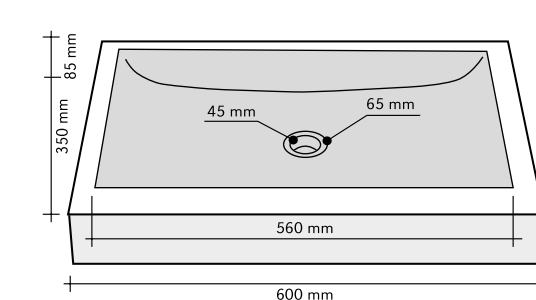

CILINDRO NERO

CODE ISLACILNE
 COLOUR Nero
 DIMENSIONS Ø40 h15 cm
 MATERIAL Marmo
 SURFACE FINISH Bucciardato
 KG / PZ 25
 PRICE BAND 22

INFINITO NERO

CODE ISLAINFNE
 COLOUR Nero
 DIMENSIONS Ø55 h12 cm
 MATERIAL Marmo
 SURFACE FINISH Lavorata-Levigata
 KG / PZ 50
 PRICE BAND 29

QUADRATO NERO

CODE ISLAQUNER
 COLOUR Nero
 DIMENSIONS 35x50xh12 cm
 MATERIAL Marmo
 SURFACE FINISH Levigata
 KG / PZ 30
 PRICE BAND 23

SIMMETRIE NERO

CODE ISLASINER
 COLOUR Nero
 DIMENSIONS 35x60xh12 cm
 MATERIAL Marmo
 SURFACE FINISH Levigata
 KG / PZ 35
 PRICE BAND 24