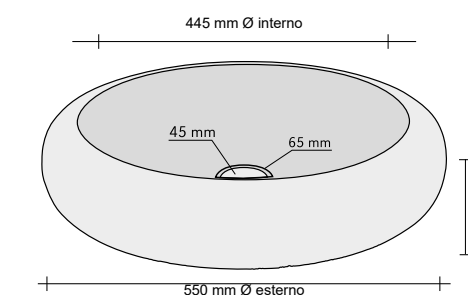

PORTASAPONE SUNSET

SHAPE	Ovale
CODE	ISACCS DSU
COLOUR	Scuro
DIMENSIONS	9x12 cm
MATERIAL	Onice
SURFACE FINISH	Levigata
PRICE BAND	8

DIMENSIONS:

SMALL	Ø60 h60 mm
MEDIUM	Ø60 h90 mm
BIG	Ø60 h120 mm

SET PORTACANDELE ONICE

INFINITO CREAM

CODE	ISLAINFCR
COLOUR	Cream
DIMENSIONS	Ø55 h12 cm
MATERIAL	Marmo
SURFACE FINISH	Levigata-Lavorata
KG / PZ	50
PRICE BAND	29

GOCCIA CREAM

CODE	ISLAGOCCR
COLOUR	Cream
DIMENSIONS	40x60xh15 cm
MATERIAL	Marmo
SURFACE FINISH	Levigata
KG / PZ	35
PRICE BAND	24