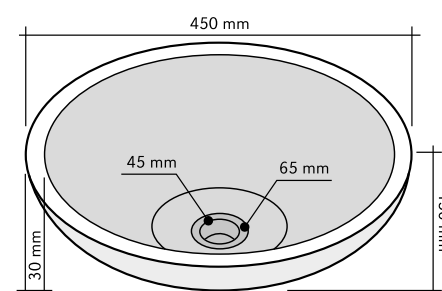

TONDO NERO LEVIGATO

CODE ISLATONEL
COLOUR Nero
DIMENSIONS Ø45 h15 cm
MATERIAL Marmo
SURFACE FINISH Levigata
KG / PZ 30
PRICE BAND 22