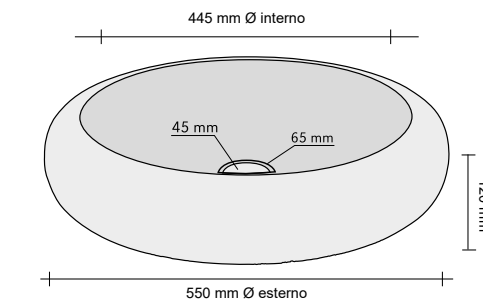

PUZZLE TRAVERTINO NOCE

CODE ISTURPUTN
 COLOUR Noce
 DIMENSIONS 69x44,5xh10 cm
 MATERIAL Travertino
 SURFACE FINISH Levigata
 KG / PZ 40
 PRICE BAND 33

POLIEDRO DECORATO CREAM

CODE ISLAPDCR
 COLOUR Cream
 DIMENSIONS 45x45xh90 cm
 MATERIAL Marmo
 SURFACE FINISH Decorato
 KG / PZ 90
 PRICE BAND 39

TONDO GRIGIO

CODE ISLATOGRL
 COLOUR Grigio
 DIMENSIONS Ø45 h15 cm
 MATERIAL Marmo
 SURFACE FINISH Levigata
 KG / PZ 30
 PRICE BAND 22

ROTONDO GRIGIO GREZZO

CODE ISLATOGRI
 COLOUR Grigio
 DIMENSIONS Ø45 h15 cm
 MATERIAL Marmo
 SURFACE FINISH Grezzo
 KG / PZ 30
 PRICE BAND 22

QUADRATO GRIGIO

CODE ISLAQUGRI
 COLOUR Grigio
 DIMENSIONS 35x50xh12 cm
 MATERIAL Marmo
 SURFACE FINISH Levigata
 KG / PZ 30
 PRICE BAND 23

SIMMETRIE GRIGIO

CODE ISLASIGRI
 COLOUR Grigio
 DIMENSIONS 35x60xh12 cm
 MATERIAL Marmo
 SURFACE FINISH Levigata
 KG / PZ 35
 PRICE BAND 24