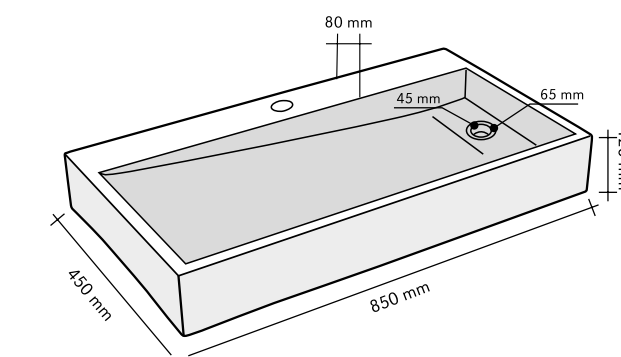

RETTANGOLO BASALTO NERO

CODE	ISLAREBNE
COLOUR	Nero
DIMENSIONS	85x45xh20 cm
MATERIAL	Basalto
SURFACE FINISH	Levigata
KG / PZ	65
PRICE BAND	31