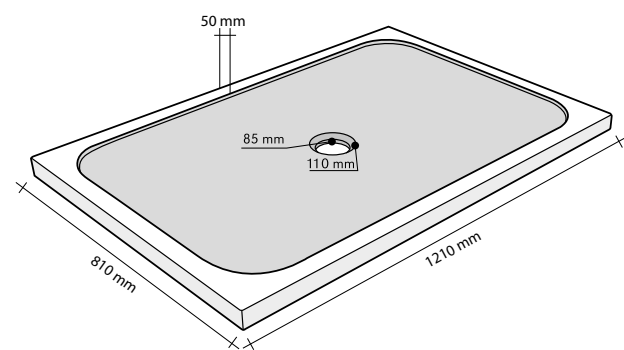

PIRAMIDE NERO

CODE ISLAPIRNE
 COLOUR Nero
 DIMENSIONS 40x40xh90 cm
 MATERIAL Marmo
 SURFACE FINISH Lavorata
 KG / PZ 90
 PRICE BAND **36**

SFERICO NERO

CODE ISLAAFENE
 COLOUR Nero
 DIMENSIONS Ø45 h85/90 cm
 MATERIAL Marmo
 SURFACE FINISH Levigata-Lavorata
 KG / PZ 100
 PRICE BAND **39**

CUBO NERO

CODE ISLACUBNE
 COLOUR Nero
 DIMENSIONS 40x40xh90 cm
 MATERIAL Marmo
 SURFACE FINISH Levigata
 KG / PZ 90
 PRICE BAND **37**

POLIEDRO NERO

CODE	ISLAPODNE
COLOUR	Nero
DIMENSIONS	45x45xh90 cm
MATERIAL	Marmo
SURFACE FINISH	Decorato
KG / PZ	90
PRICE BAND	39

PIATTO DOCCIA NERO

CODE	ISPIDOQUN
COLOUR	Nero
DIMENSIONS	90x90xh7 cm
MATERIAL	Marmo
SURFACE FINISH	Levigata
KG / PZ	100
PRICE BAND	37

PIATTO DOCCIA NERO

CODE	ISPIDOREN
COLOUR	Nero
DIMENSIONS	80x120xh7 cm
MATERIAL	Marmo
SURFACE FINISH	Levigata
KG / PZ	120
PRICE BAND	39