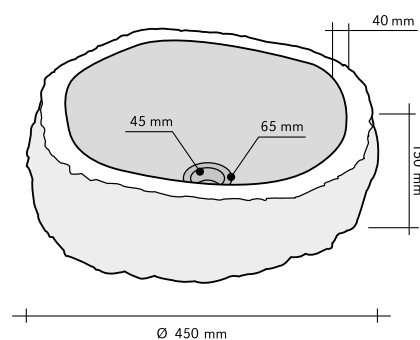

ASTRATTO FUMÈ

CODE	ISLAASFUD
COLOUR	Fumè
DIMENSIONS	Ø45 h15 cm
MATERIAL	Marmo
SURFACE FINISH	Grezza
KG / PZ	45
PRICE BAND	22