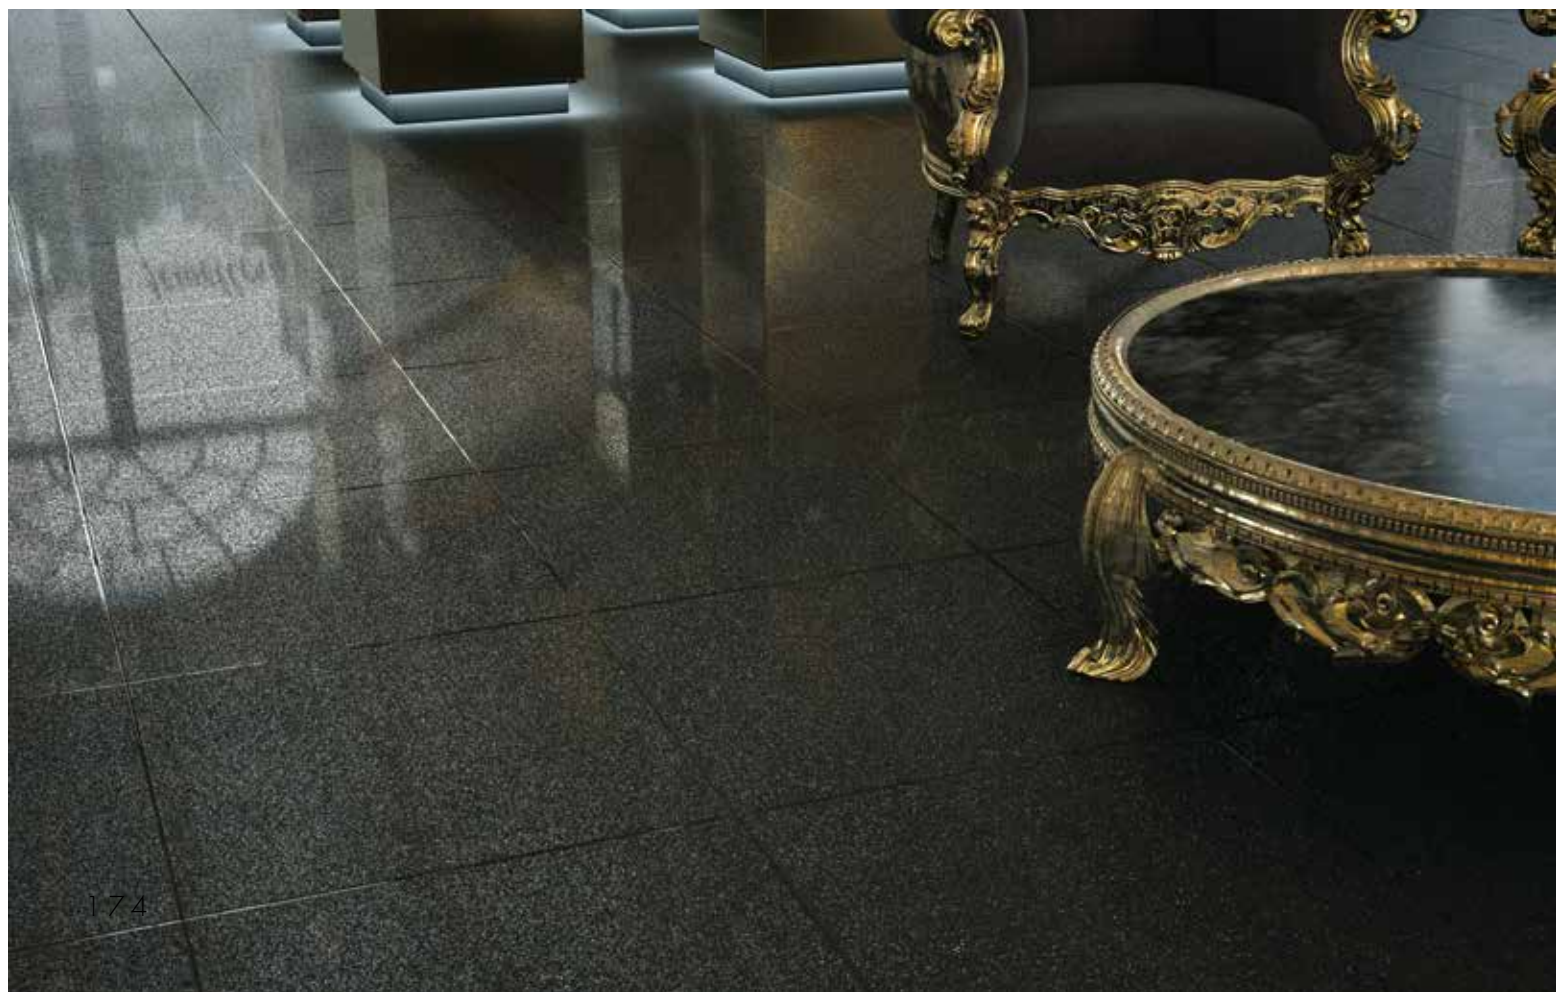

STAR CITY RECT. 60X60.