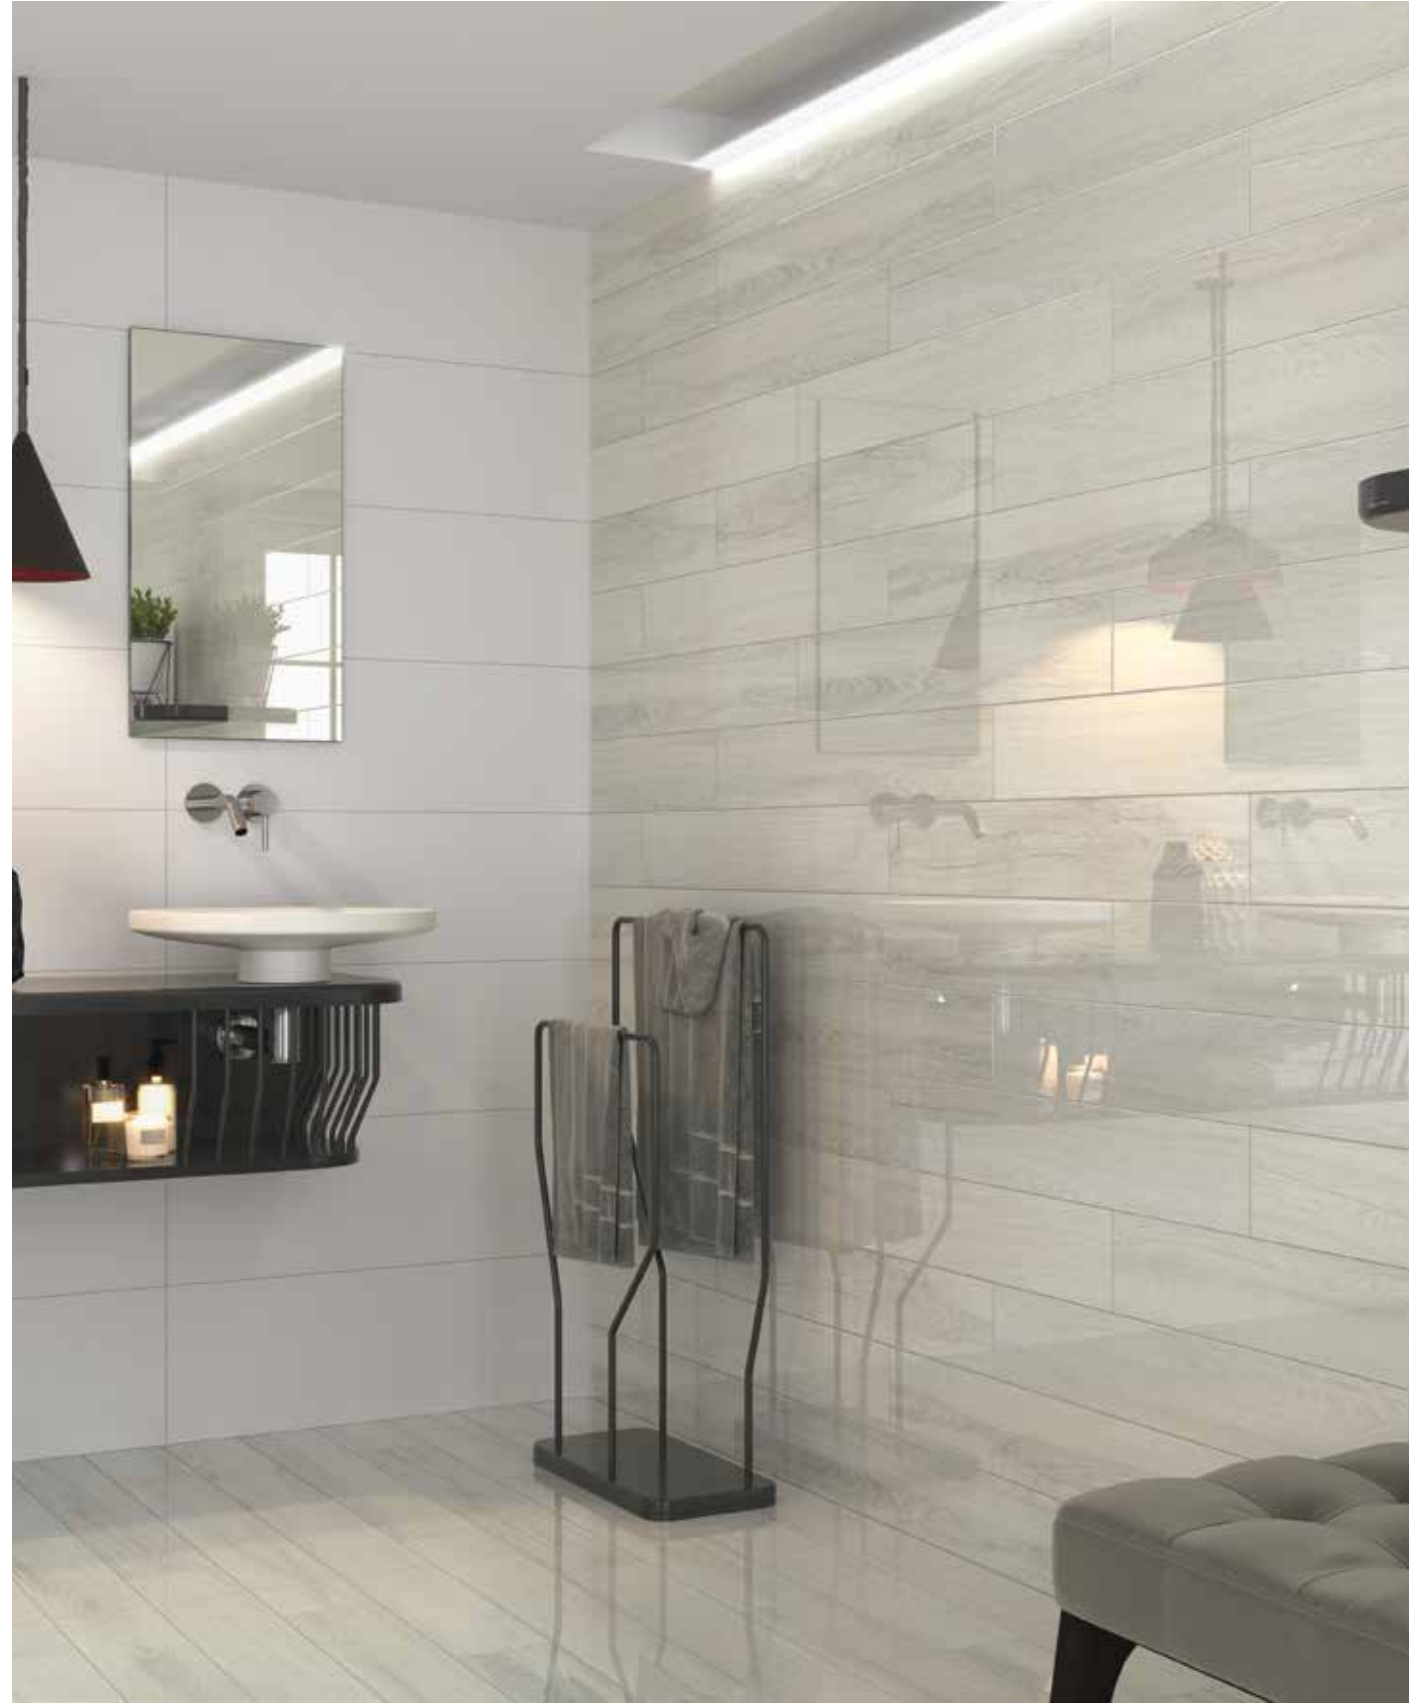

LONDON CENTURY NATURAL
5X20 / 2"X8" C09/P

WOOD
INSPIRATION

MADISON NATURAL RECT. 20X120

CHEVRON ALABAMA PAGGIO RECT. 60X120

TIVE GREY RECT. 20X114.

APE
best for you

OREGÓN NOGAL RECT. 20X114 / PELDAÑO FIORENTINO OREGÓN NOGAL 33X120 / TABICA FIORENTINO 15X120.