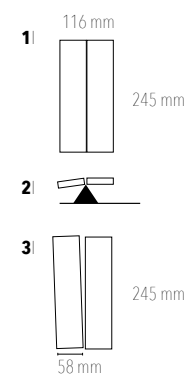

MATT / MAT / MATE

9 mm

5 mm

Recommended joint between pieces 5 mm.
5 mm. de jointe entre chaque pièce à la mise.
Junta recomendada 5 mm.