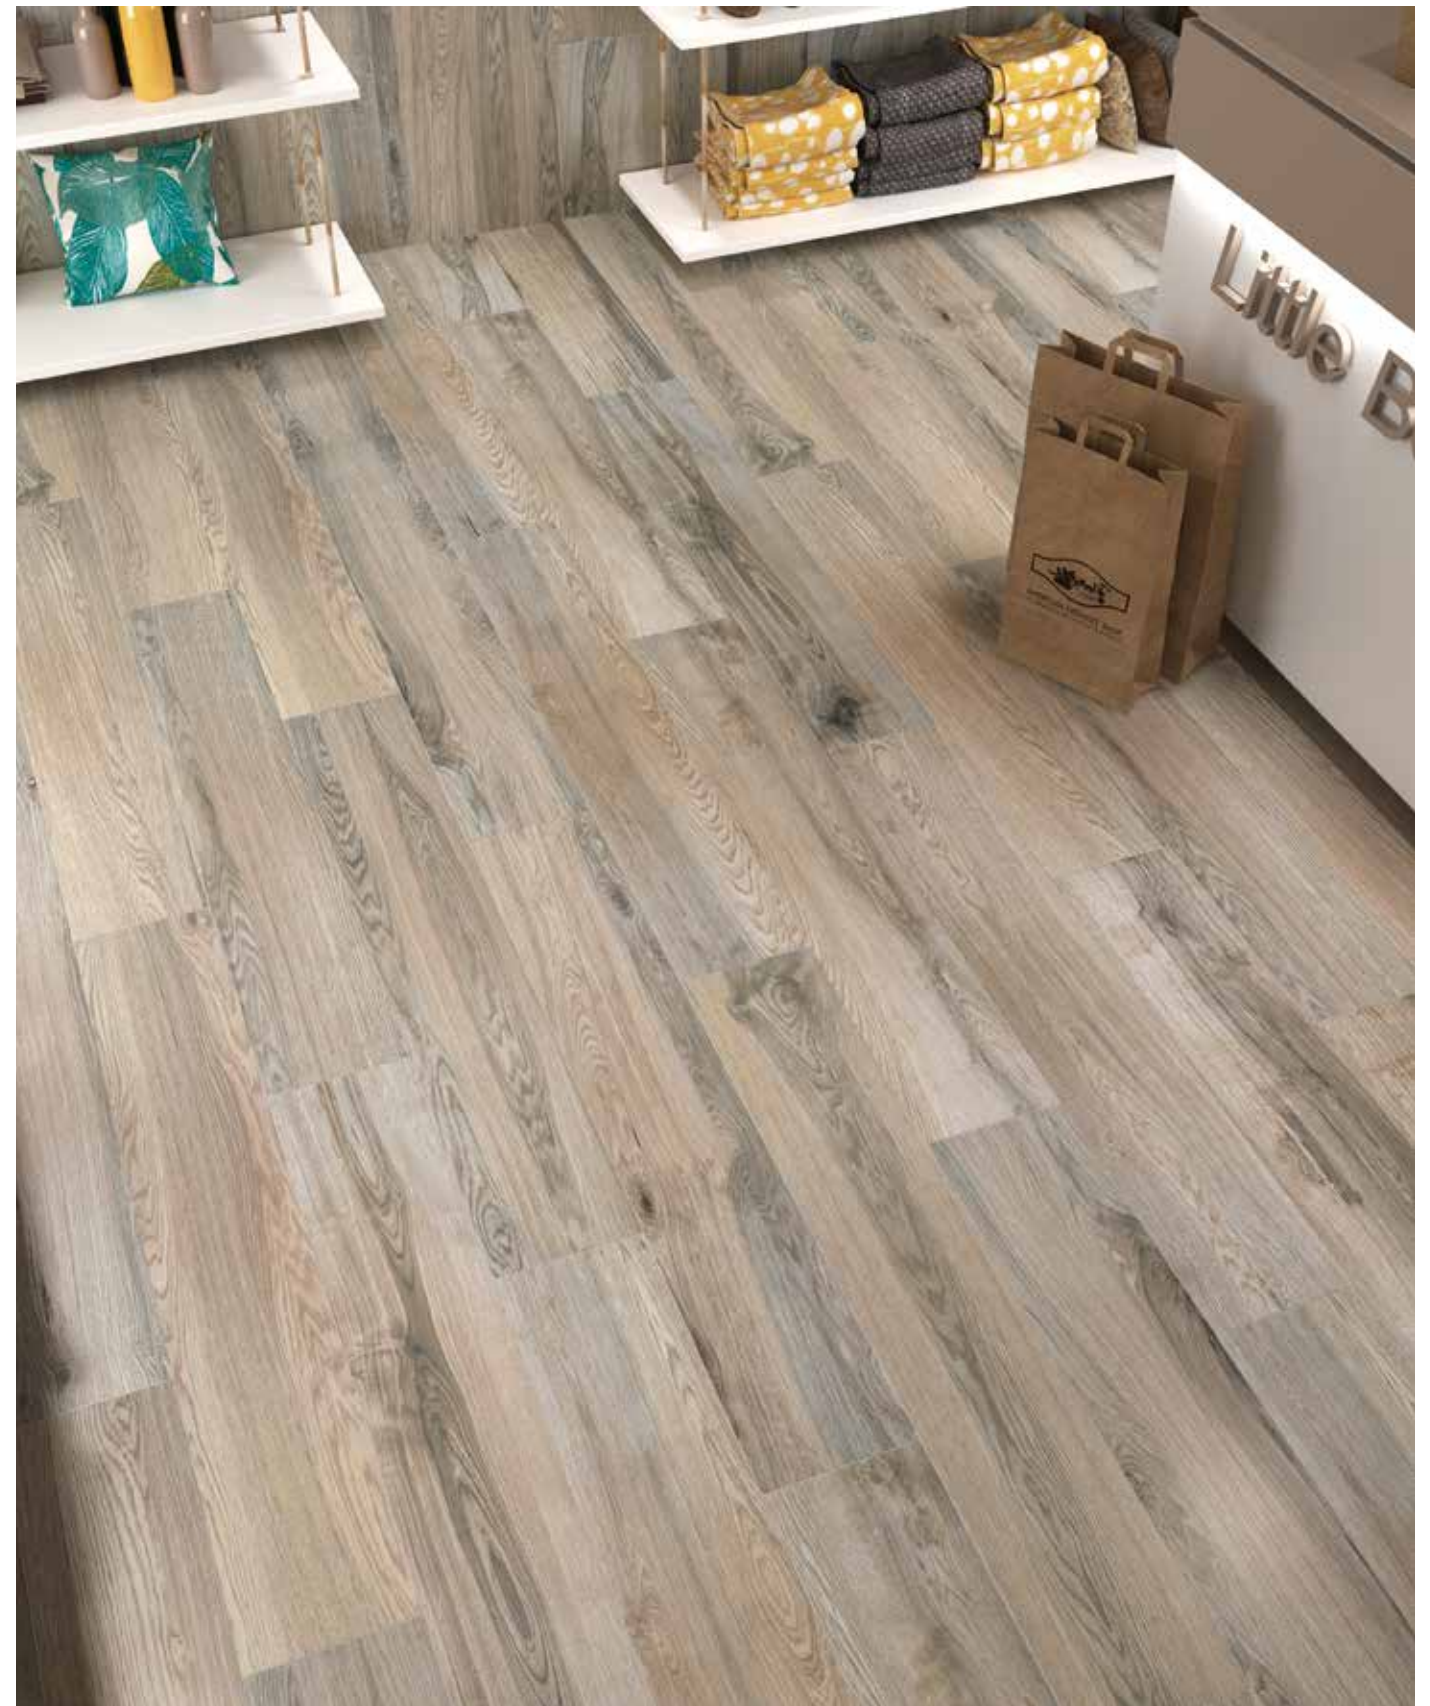

MADISON NATURAL RECT. 20X120

CHEVRON ALABAMA PAGGIO RECT. 60X120