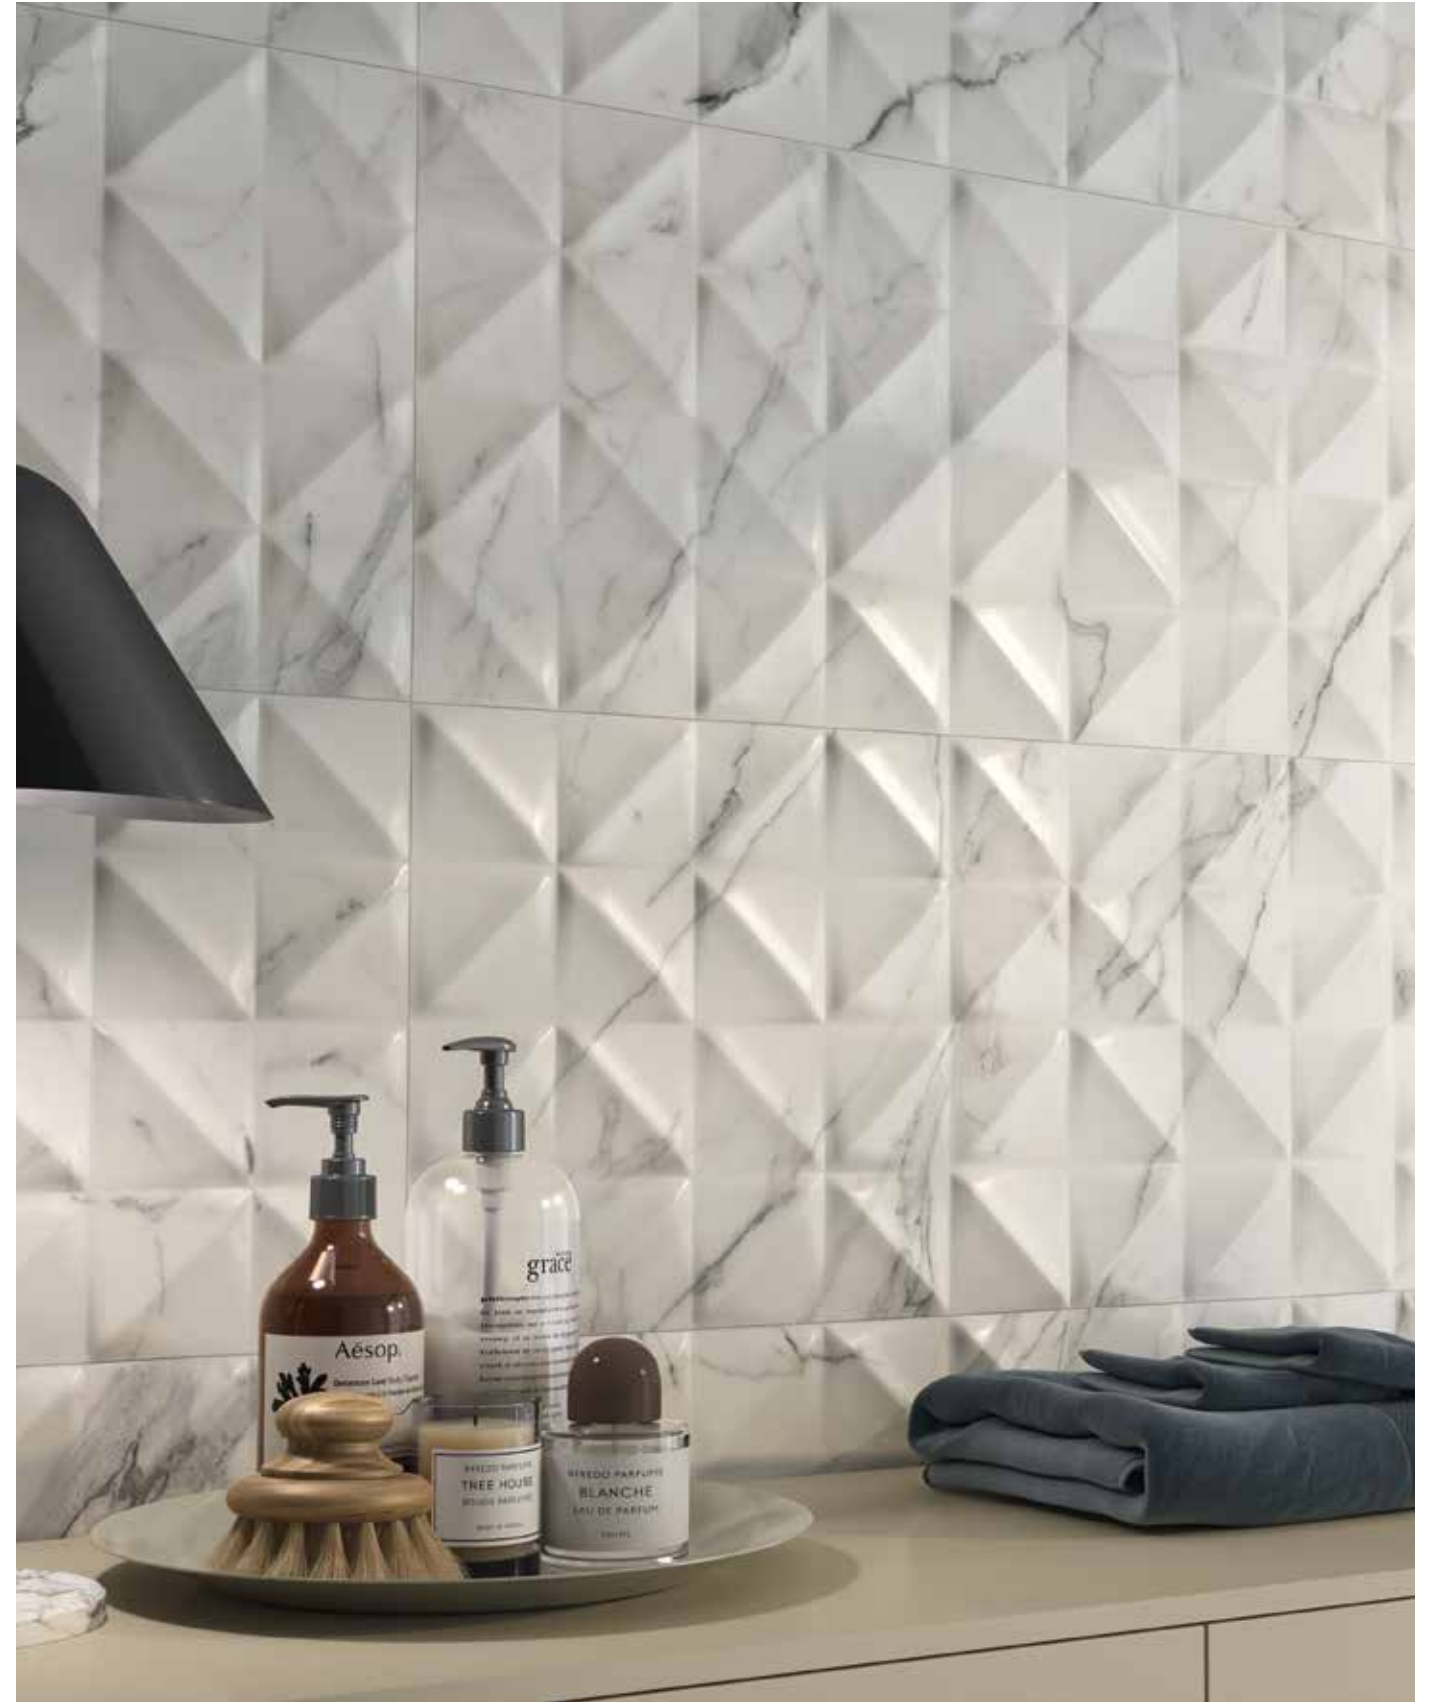

EMOTION WHITE RECT. 40X120.